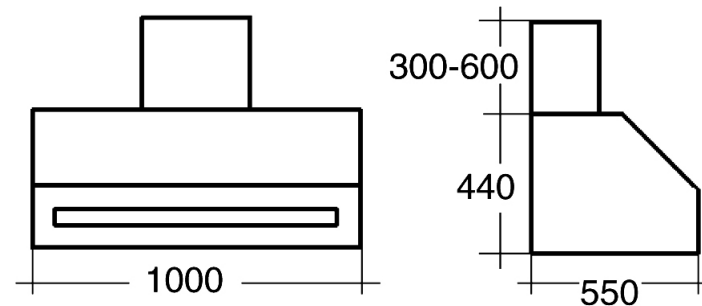

# GK100

s.steel Aisi 304 - professional s.steel filters - double alogen lamp - 900 mc /h motor - 4 speeds - programmable switch off timer - automatic speed control - cleaning filter alarm.

## Dimensions