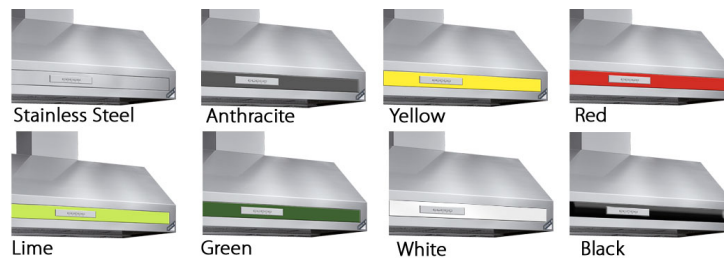

# GK100

s.steel Aisi 304 - professional s.steel filters - double alogen lamp - 900 mc /h motor - 4 speeds - programmable switch off timer - automatic speed control - cleaning filter alarm.

## Colours and Standard trim Nickel

**steel**  
stile in cucina

Steel SpA  
41012 Carpi (Modena)  
Via Agricoltura, 21  
Tel. +39 059 645180  
Fax +39 059 6220804  
steel@steel-cucine.com