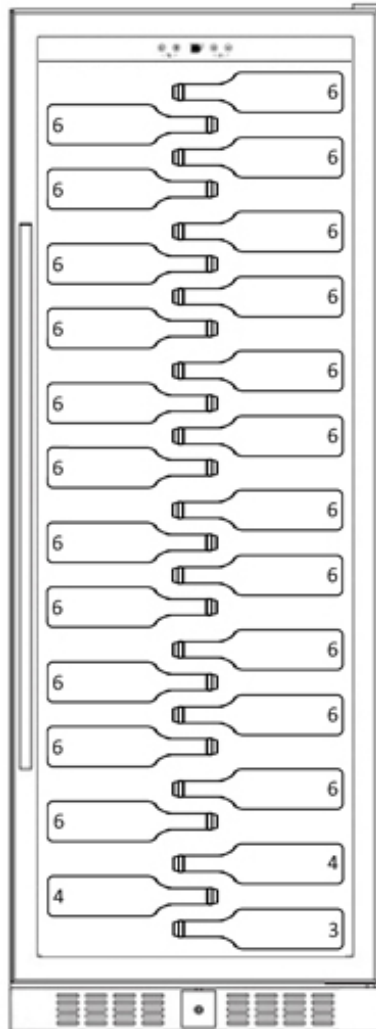

Bottle loading plan

DUNAVOX GRANDE-143 DX-143.468B, SS

Standard 750mL Bordeaux bottle