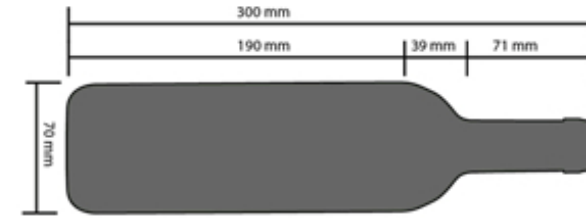

Bottle loading plan

DUNAVOX GRANDE-143 DX-143.468B, SS

Standard 750mL Bordeaux bottle