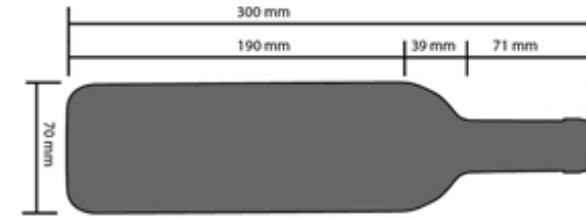

Bottle loading plan

DUNAVOX SOUL-72 DAVS-72.185DB, DSS

Standard 750mL Bordeaux bottle

7

7

6

7

7