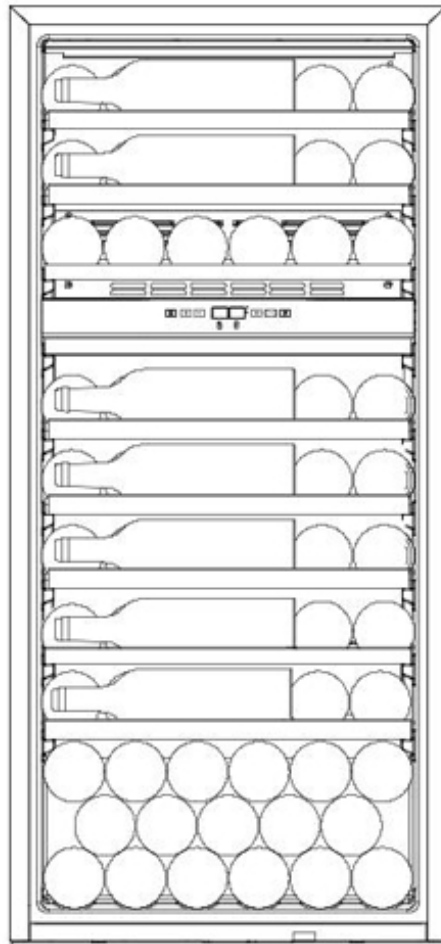

Bottle loading plan

DUNAVOX SOUL-72 DAVS-72.185DB, DSS

Standard 750mL Bordeaux bottle

7

7

6

7

7