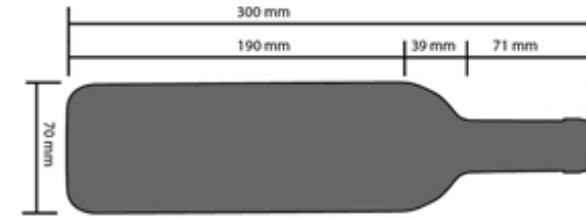

Bottle loading plan

DUNAVOX GLANCE-18
DAVG-18.46B.TO, SS.TO

Standard 750mL Bordeaux bottle

6

6

6

18