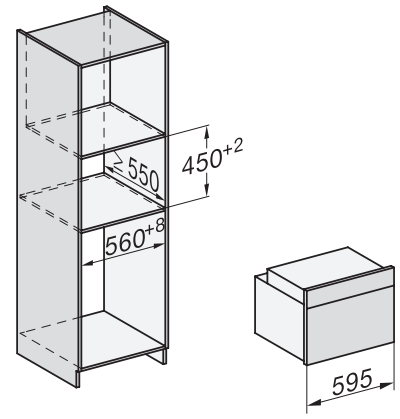

H 7244 B

Compacte oven

Perfect te combineren design met display met tekst en PerfectClean.

side view H7000 M, installation drawings

side view H7000 M, installation drawings, GB, AU

built-in H7000 M, installation drawing

built-in H7000 M build-under, installation drawing

H2840B, H7244B, H7440B, installation drawings

Installation H7000 M, installation drawing

H7000 handle, installation drawing

side view H7000 M build-under, installation drawings