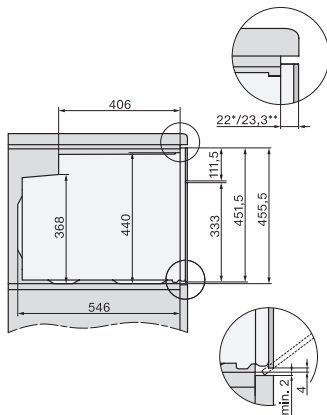

Breedte in mm

Hoogte in mm

Temperaturen in °C

Diepte in mm

Gewicht in kg

Totale aansluitwaarde in kW

Spanning in V

Frequentie in Hz

H2840B, H7x4xB/BP/BPX, installation drawings

H2840B, H7x4xB/BP/BPX, installation drawings

H7x4xB/BP/BPX, H2840B, installation drawings

DG7x40, DGC7x4x, DGC7x6x, DG7635, DGM7x4x, DO7, H2860B/BP, H7240BM, H7x40BM, H7x4xB/BP, H7x6xB/BP, installation drawings