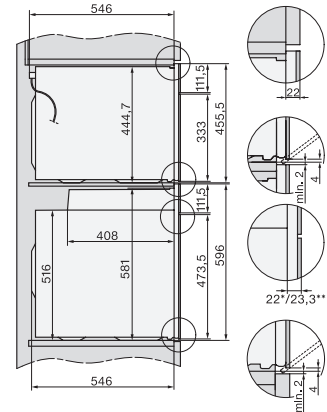

Max. temperaturen in °C

Nisbreedte in mm min.

Nisbreedte in mm max.

Nishoogte in mm min.

Nishoogte in mm max.

Nisdiepte in mm

Breedte in mm

Hoogte in mm

H2760B/BP, H28x0B/BP, H7x6xB/BP/BPX, DGC7351, DGC7151, installation drawings

H226x-1B/BP/E/EP/IP, H2760B/BP, H28x0B/BP, H7x6xB/BP/BPX, installation drawings

H226x-1B/BP/E/EP/IP, H2x6xB/BP, H7x6xB/BP/BPX, installation drawings

H226x-1B/BP/E/EP/IP, H2760B/BP, H28x0B/BP, H7x40BM/BMX, H7x6xB/BP/BPX, installation drawings

H2760B/BP, H28x0B/BP, H7x6xB/BP/BPX, installation drawings

H7x65BP, H7145BM, H7165B, H7365B, H2756B, H2765B/BP, DGC7151, DGC7351 installation drawings