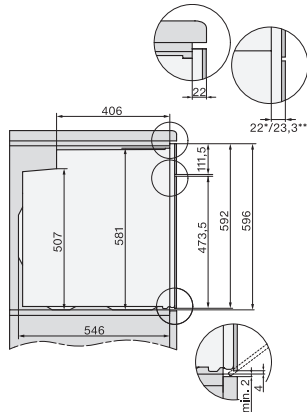

Max. temperaturen in °C

Nisbreedte in mm min.

Nisbreedte in mm max.

Nishoogte in mm min.

Nishoogte in mm max.

Nisdiepte in mm

Breedte in mm

Hoogte in mm

H2760B/BP, H28x0B/BP, H7x6xB/BP/BPX, DGC7351, DGC7151, installation drawings

H226x-1B/BP/E/EP/IP, H2760B/BP, H28x0B/BP, H7x6xB/BP/BPX, installation drawings

H226x-1B/BP/E/EP/IP, H2x6xB/BP, H7x6xB/BP/BPX, installation drawings

H226x-1B/BP/E/EP/IP, H2760B/BP, H28x0B/BP, H7x40BM/BMX, H7x6xB/BP/BPX, installation drawings

H2760B/BP, H28x0B/BP, H7x6xB/BP/BPX, installation drawings

H7x65BP, H7145BM, H7165B, H7365B, H2756B, H2765B/BP, DGC7151, DGC7351 installation drawings