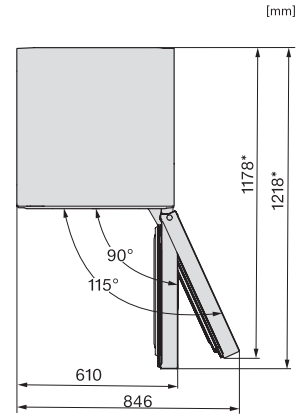

Meegeleverde accessoires

Eierrek

•

K 4343 ED
Vrijstaande koelkast
met DailyFresh, DynaCool en ComfortClean in greeploos design.

K4343FD, K4343ED, installation (footnote*) (installation drawings)

K4343FD, K4343ED, FN4342E, installation sketch (footnote*) (installation drawings)