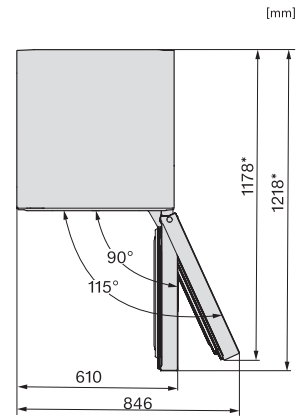

Meegeleverde accessoires

Eierrek

•

K 4323 ED
 Vrijstaande koelkast
 met DailyFresh, DynaCool en ComfortClean in greeploos design.

K4323FD, K4323ED, installation (footnote*) (installation drawings)

K4323FD, K4323ED, FN4322E, FN4322D, installation sketch (footnote*) (installation drawings)