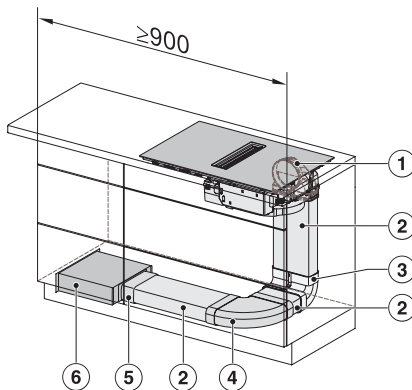

KMDA7272FL/FR, KMDA7473FL/FR – Installation variant 4 Circulating air - drawing

KMDA7272FL/FR, KMDA7473FL/FR – Installation variant 5 Circulating air - drawing

KMDA7272FL/FR, KMDA7473FL/FR – Installation variant 6 Circulating air - drawing

KMDA7272FL/FR, KMDA7473FL/FR – Installation variant 13 Circulating air - drawing

KMDA7272FL/FR, KMDA7473FL/FR – Installation variant 14 Circulating air - drawing

KMDA7272FL, KMDA7473FL – flush installation, drilling template, Installation depth 20 cm, Installation drawing