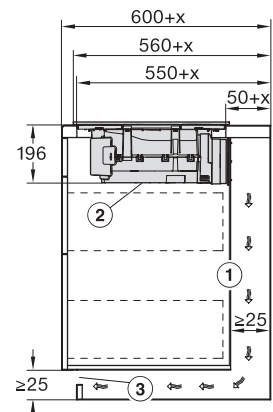

KMDA7272FL, KMDA7473FL – flush – Installation drawing

KMDA7272FL, KMDA7473FL – Installation drawing

KMDA7473FL/FR – Operating options

KMDA7272FL/FR, KMDA7473FL/FR, Air circulation
(Installation drawing)

KMDA7272FL/FR, KMDA7473FL/FR, Plug&Play
(Installation drawing)

KMDA7272FL, KMDA7473FL – Side view flush,
Plug&Play – Installation drawing

KMDA7272FL, KMDA7473FL – Side view lying on top,
Plug&Play – Installation drawing

KMDA7272FL, KMDA7473FL – Side view flush+X,
Plug&Play – Installation drawing