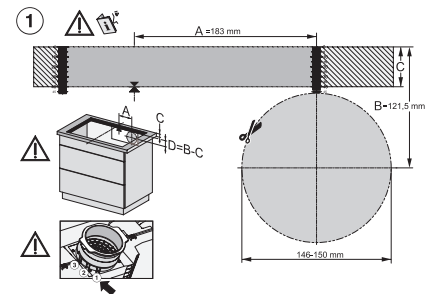

KMDA7272FL/FR, KMDA7473FL/FR – Installation variant 13 Circulating air - drawing

KMDA7272FL/FR, KMDA7473FL/FR – Installation variant 14 Circulating air - drawing

KMDA7272FL, KMDA7473FL – flush installation, drilling template, Installation depth 20 cm, Installation drawing