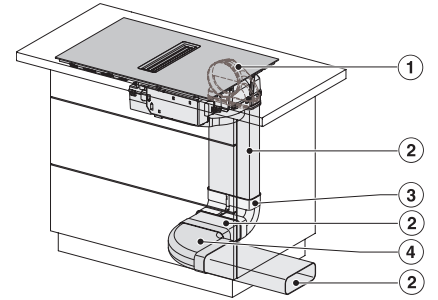

KMDA7272FL, KMDA7473FL – Side view flush,
Plug&Play – Installation drawing

KMDA7272FL, KMDA7473FL – Side view lying on top,
Plug&Play – Installation drawing

KMDA7272FL, KMDA7473FL – Side view flush+X,
Plug&Play – Installation drawing

KMDA7272FL, KMDA7473FL – Side view lying on top+X,
Plug&Play – Installation drawing

KMDA 7473 FL-U Silence
 Inductiekookplaten met werkbladafzuiging
 met Silence-motor en 2 flex-zones voor luchtcirculatie

KMDA7272FL/FR, KMDA7473FL/FR – Installation variant 1 Basis -drawing

KMDA7272FL/FR, KMDA7473FL/FR – Installation variant 2 Basis - drawing

KMDA7272FL/FR, KMDA7473FL/FR -Installation variant 3 Basis - drawing