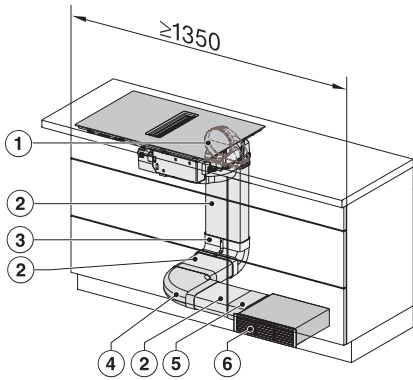

KMDA7272FL/FR, KMDA7473FL/FR – Installation variant 1 Basis -drawing

KMDA7272FL/FR, KMDA7473FL/FR – Installation variant 4 Circulating air - drawing