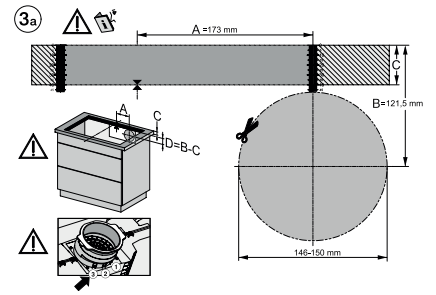

KMDA7272FL/FR, KMDA7473FL/FR – surface installation, 21 cm, drilling template, Installation drawing