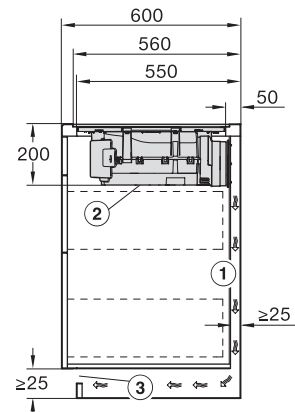

KMDA7272FL, KMDA7473FL – flush – Installation drawing

KMDA7272FL, KMDA7473FL – Installation drawing

KMDA7473FL/FR – Operating options

KMDA7272FL/FR, KMDA7473FL/FR, Air circulation
(Installation drawing)

KMDA7272FL/FR, KMDA7473FL/FR, Plug&Play
(Installation drawing)

KMDA7272FL, KMDA7473FL – Side view flush,
Plug&Play – Installation drawing

KMDA7272FL, KMDA7473FL – Side view lying on top,
Plug&Play – Installation drawing

KMDA7272FL, KMDA7473FL – Side view flush+X,
Plug&Play – Installation drawing