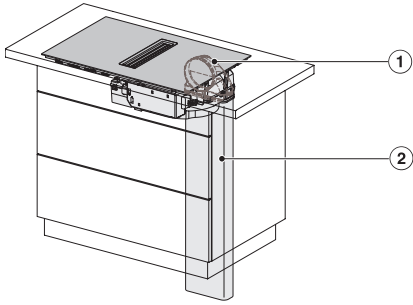

KMDA7272FL, KMDA7473FL – Side view flush,
Plug&Play – Installation drawing

KMDA7272FL, KMDA7473FL – Side view lying on top,
Plug&Play – Installation drawing

KMDA7272FL, KMDA7473FL – Side view flush+X,
Plug&Play – Installation drawing

KMDA7272FL, KMDA7473FL – Side view lying on top+X,
Plug&Play – Installation drawing

KMDA 7473 FL-U Silence
 Inductiekookplaten met werkbladafzuiging
 met Silence-motor en 2 flex-zones voor luchtcirculatie