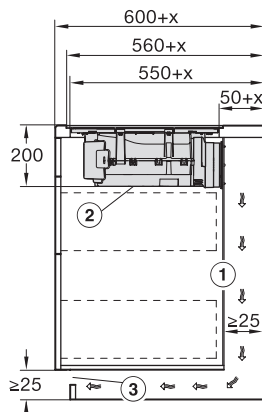

KMDA7272FL, KMDA7473FL – flush – Installation drawing

KMDA7272FL, KMDA7473FL – Installation drawing

KMDA7473FL/FR – Operating options

KMDA7272FL/FR, KMDA7473FL/FR, Air circulation
(Installation drawing)

KMDA7272FL/FR, KMDA7473FL/FR, Plug&Play
(Installation drawing)

KMDA7272FL, KMDA7473FL – Side view flush,
Plug&Play – Installation drawing

KMDA7272FL, KMDA7473FL – Side view lying on top,
Plug&Play – Installation drawing

KMDA7272FL, KMDA7473FL – Side view flush+X,
Plug&Play – Installation drawing