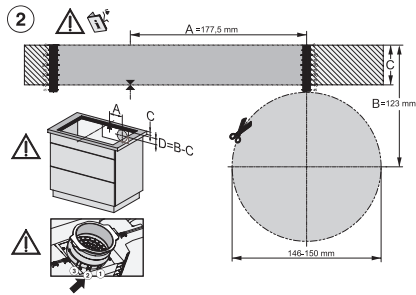

KMDA 7473 FL-U Silence
Inductiekookplaten met werkbladafzuiging
met Silence-motor en 2 flex-zones voor luchtcirculatie

KMDA7272FL/FR, KMDA7473FL/FR – surface installation, drilling template, Installation drawing