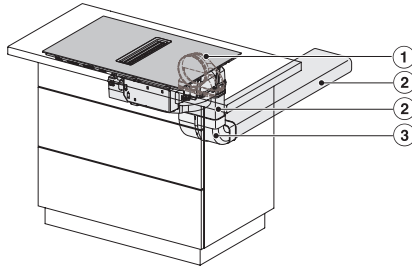

KMDA 7473 FL-U Silence
Inductiekookplaten met werkbladafzuiging
met Silence-motor en 2 flex-zones voor luchtcirculatie