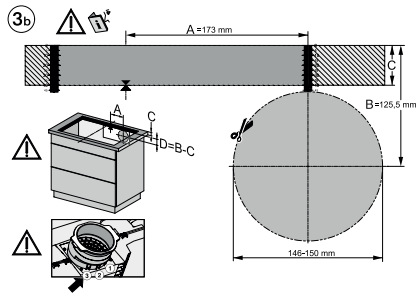

KMDA7272FL/FR, KMDA7473FL/FR – Installation variant 13 Circulating air - drawing

KMDA7272FL/FR, KMDA7473FL/FR – Installation variant 14 Circulating air - drawing

KMDA7272FL, KMDA7473FL – flush installation, drilling template, Installation depth 20 cm, Installation drawing

KMDA7272FL, KMDA7473FL – flush installation, drilling template, Installation depth 21 cm, Installation drawing

KMDA7272FL/FR, KMDA7473FL/FR – surface installation, 21 cm, drilling template, Installation drawing