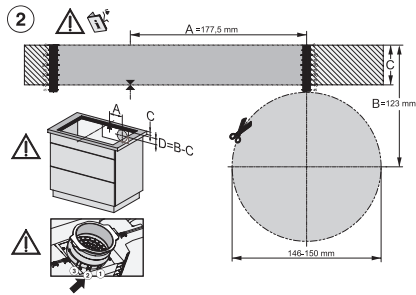

KMDA 7272 FL-U Silence

Inductiekookplaten met werkbladafzuiging

met Silence-motor en 4 afzonderlijke kookzones voor luchtcirculatie

KMDA7272FL/FR, KMDA7473FL/FR – surface installation, drilling template, Installation drawing