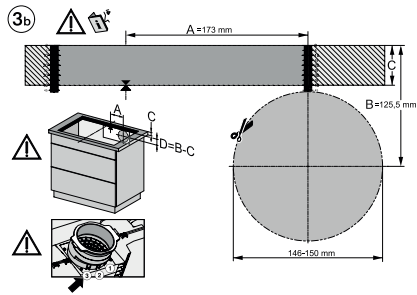

KMDA7272FL/FR, KMDA7473FL/FR – Installation variant 13 Circulating air – drawing

KMDA7272FL/FR, KMDA7473FL/FR – Installation variant 14 Circulating air – drawing

KMDA7272FL, KMDA7473FL – flush installation, drilling template, Installation depth 20 cm, Installation drawing

KMDA7272FL, KMDA7473FL – flush installation, drilling template, Installation depth 21 cm, Installation drawing

KMDA7272FL/FR, KMDA7473FL/FR – surface installation, 21 cm, drilling template, Installation drawing