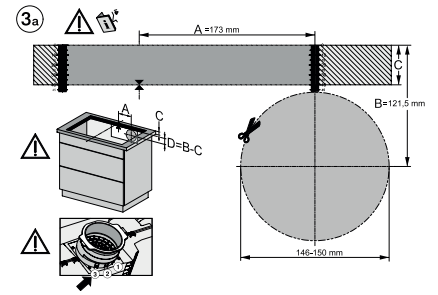

KMDA7272FL, KMDA7473FL – flush installation, drilling template, Installation depth 21 cm, Installation drawing

KMDA7272FL/FR, KMDA7473FL/FR – surface installation, 21 cm, drilling template, Installation drawing