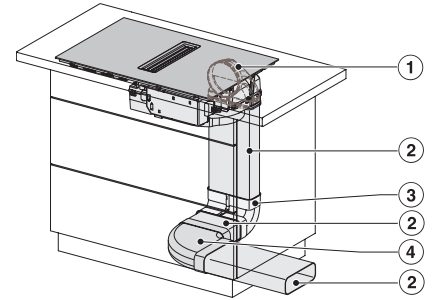

KMDA7272FL, KMDA7473FL – Side view flush, Plug&Play – Installation drawing

KMDA7272FL, KMDA7473FL – Side view lying on top, Plug&Play – Installation drawing

KMDA7272FL, KMDA7473FL – Side view flush+X, Plug&Play – Installation drawing

KMDA7272FL, KMDA7473FL – Side view lying on top+X, Plug&Play – Installation drawing

KMDA 7272 FL-U Silence  
 Inductiekookplaten met werkbladafzuiging  
 met Silence-motor en 4 afzonderlijke kookzones voor luchtcirculatie

KMDA7272FL/FR, KMDA7473FL/FR – Installation variant 1 Basis -drawing

KMDA7272FL/FR, KMDA7473FL/FR – Installation variant 2 Basis – drawing

KMDA7272FL/FR, KMDA7473FL/FR -Installation variant 3 Basis – drawing