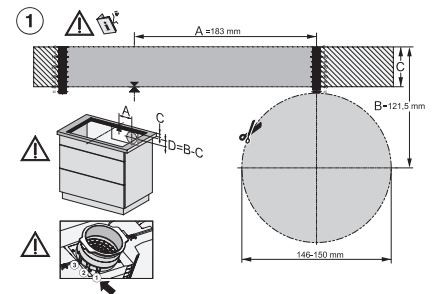

KMDA7272FL/FR, KMDA7473FL/FR – Installation variant 13 Circulating air – drawing

KMDA7272FL/FR, KMDA7473FL/FR – Installation variant 14 Circulating air – drawing

KMDA7272FL, KMDA7473FL – flush installation, drilling template, Installation depth 20 cm, Installation drawing