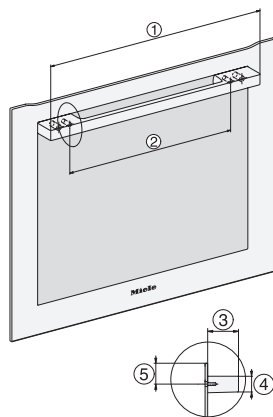

DGC 7350

Combi-stoomoven

voor stomen, bakken, braden met connectiviteit, TasteControl en led-verlichting.

installation H7000 XL, installation drawing

side view H7000 XL, installation drawings

built-in H7000 XL, installation drawing

H226x-1B/BP/E/EP/I/IP, H2x6xB/BP, H7x6xB/BP/BPX, installation drawings

DG2740, DG7140, DGM7340, H2760B/BP, H7140BM, H7x64B/BP, H7x60B/BP installation drawings

side view H7000 XL build-under, installation drawing