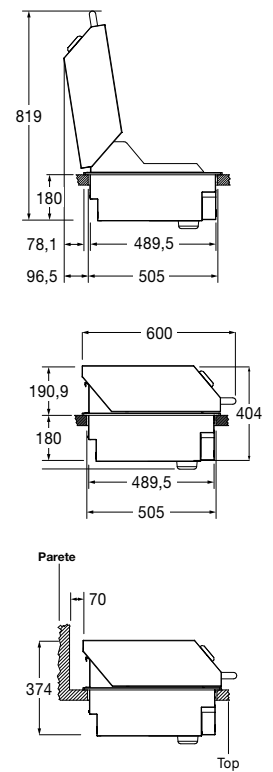

## High lid 1000

FOBQ HL 1000 MBK

- Matte Black finish
- External thermometer
- Inner temperature control
- Steel tubular knob

NOTE: In the image, other than seeing the lid also the BBQ is shown (sold separately)

MATTE BLACK  
 FOBQ HL 1000 MBK  
 EAN 8019801021895

# BBQ

BARBECUE GAS 1000

FOBQ HL 1000 MBK	
Type	High lid
Finish	Matte Black
<b>FEATURES</b>	
Knob material / no.	-
Teppanyaki (material)	-
Grates (material)	-
Tubular burners	-
Inner tub	-
Steel knob	•
Supply	-
Grates no.	-
Gastronorm liquid-collection tray	-
Heating grid	•
Total gas burner power	-
Electronic ignition	-
Battery ignition	-
Thermometer / gas types	• / -
<b>DIMENSIONS</b>	
Cooking zone width (mm)	-
Width (mm)	920 x 191 x 600
Built-In Cut Out (W x H x D) mm	-