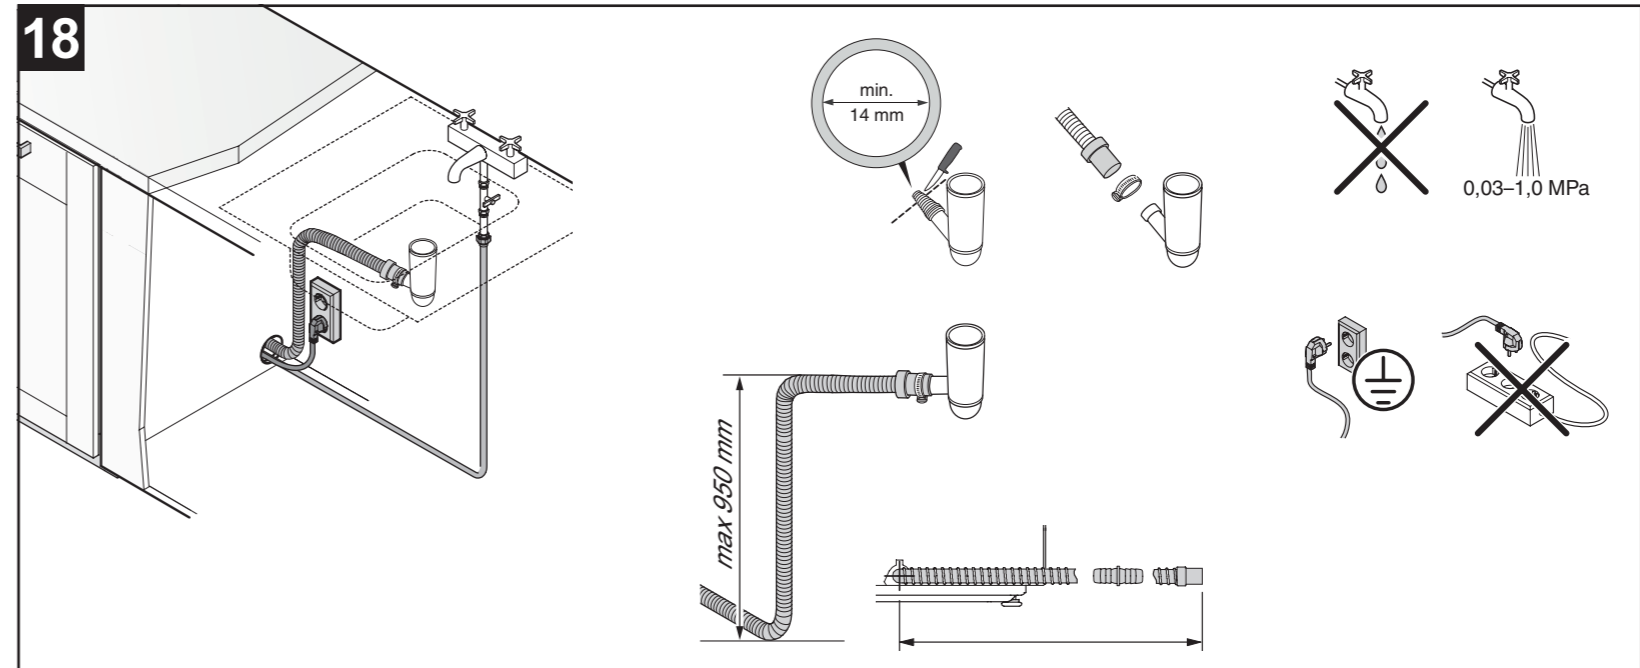

X mm

A

X mm

We reserve the right to make changes.