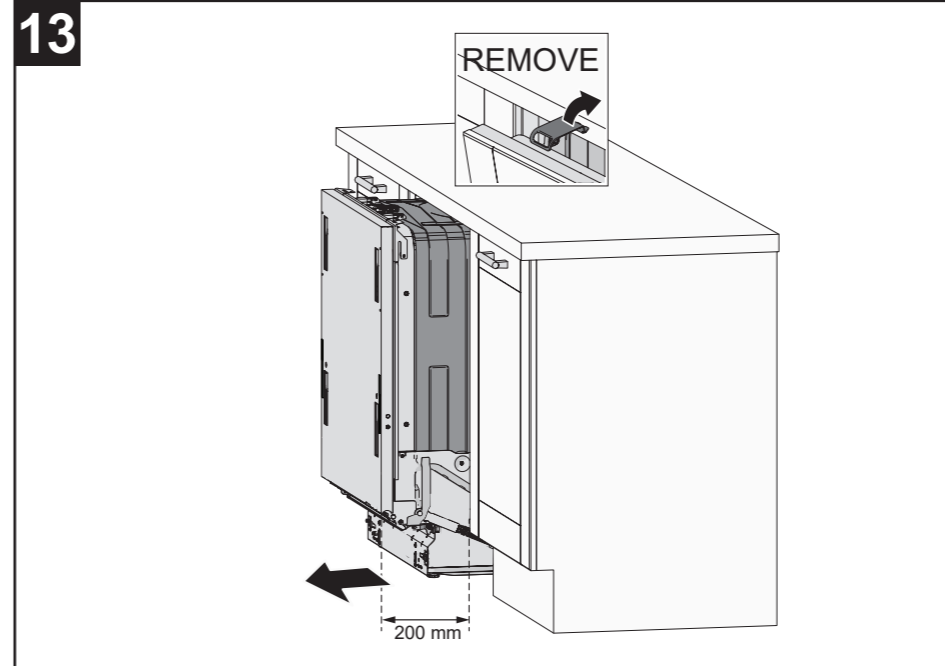

X mm

A

X mm

We reserve the right to make changes.