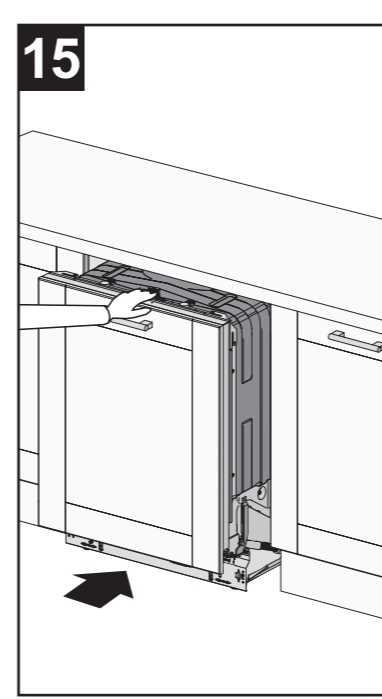

X mm

A

X mm

We reserve the right to make changes.