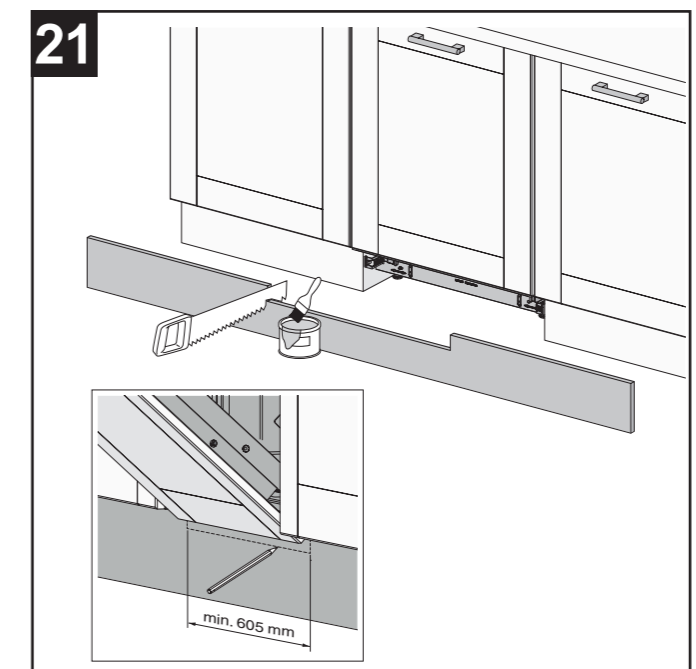

X mm

A

X mm

We reserve the right to make changes.