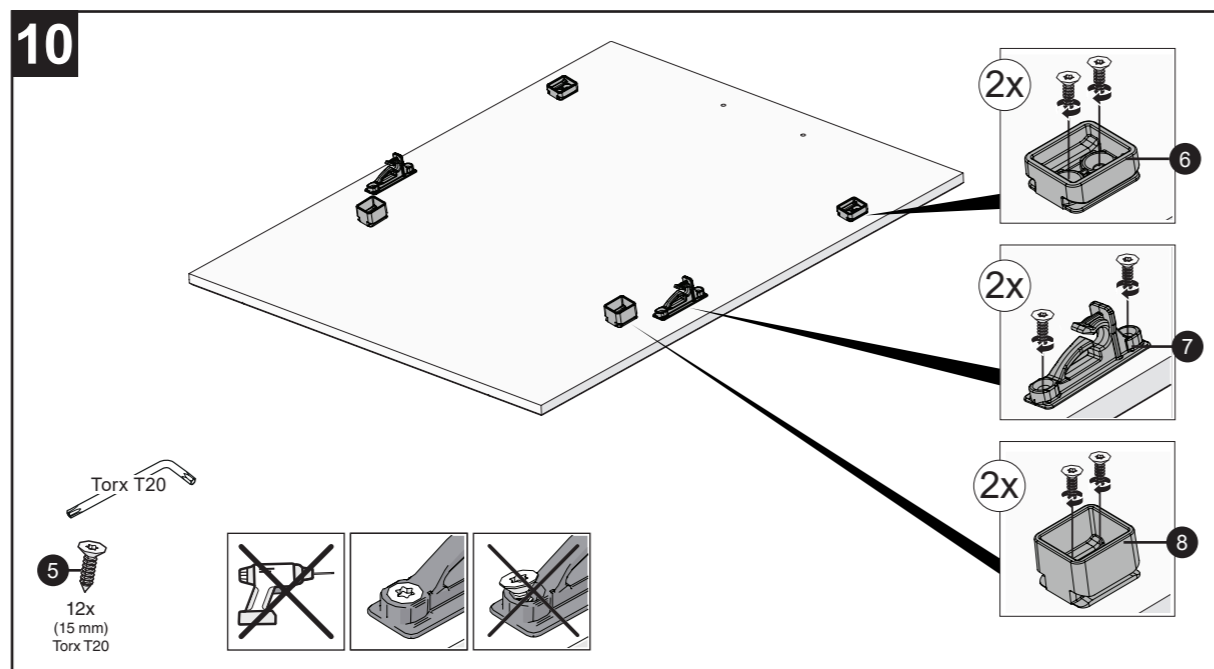

X mm

A

X mm

We reserve the right to make changes.