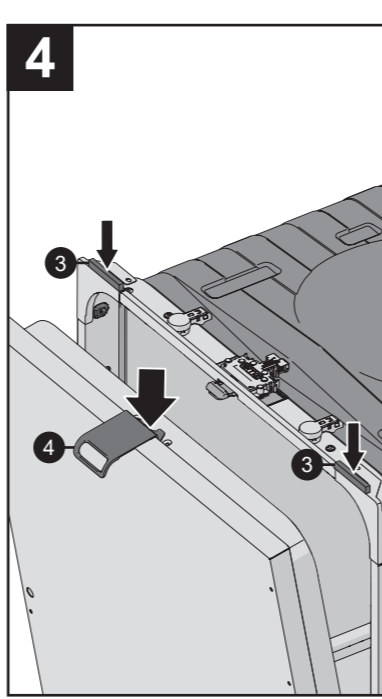

X mm

A

X mm

We reserve the right to make changes.