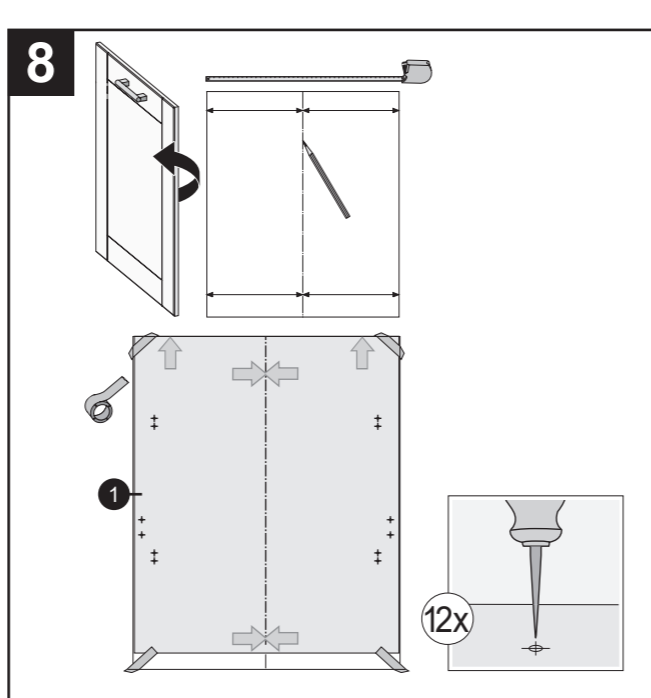

X mm

A

X mm

We reserve the right to make changes.