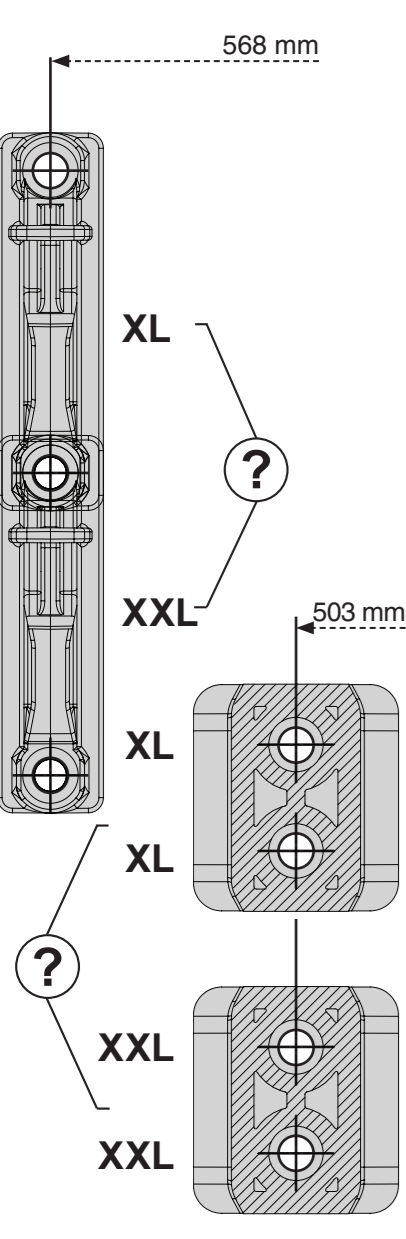

X mm

A

X mm

We reserve the right to make changes.