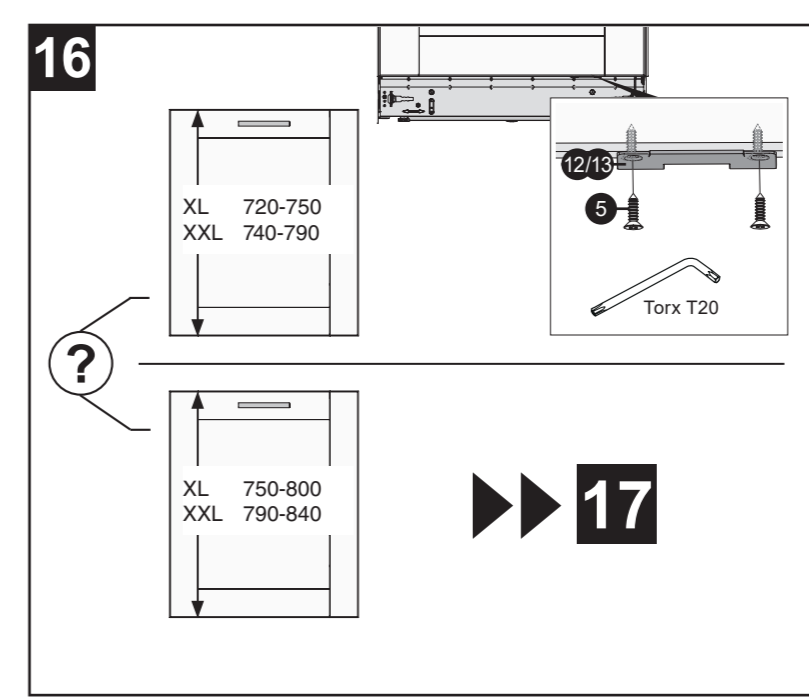

X mm

A

X mm

We reserve the right to make changes.