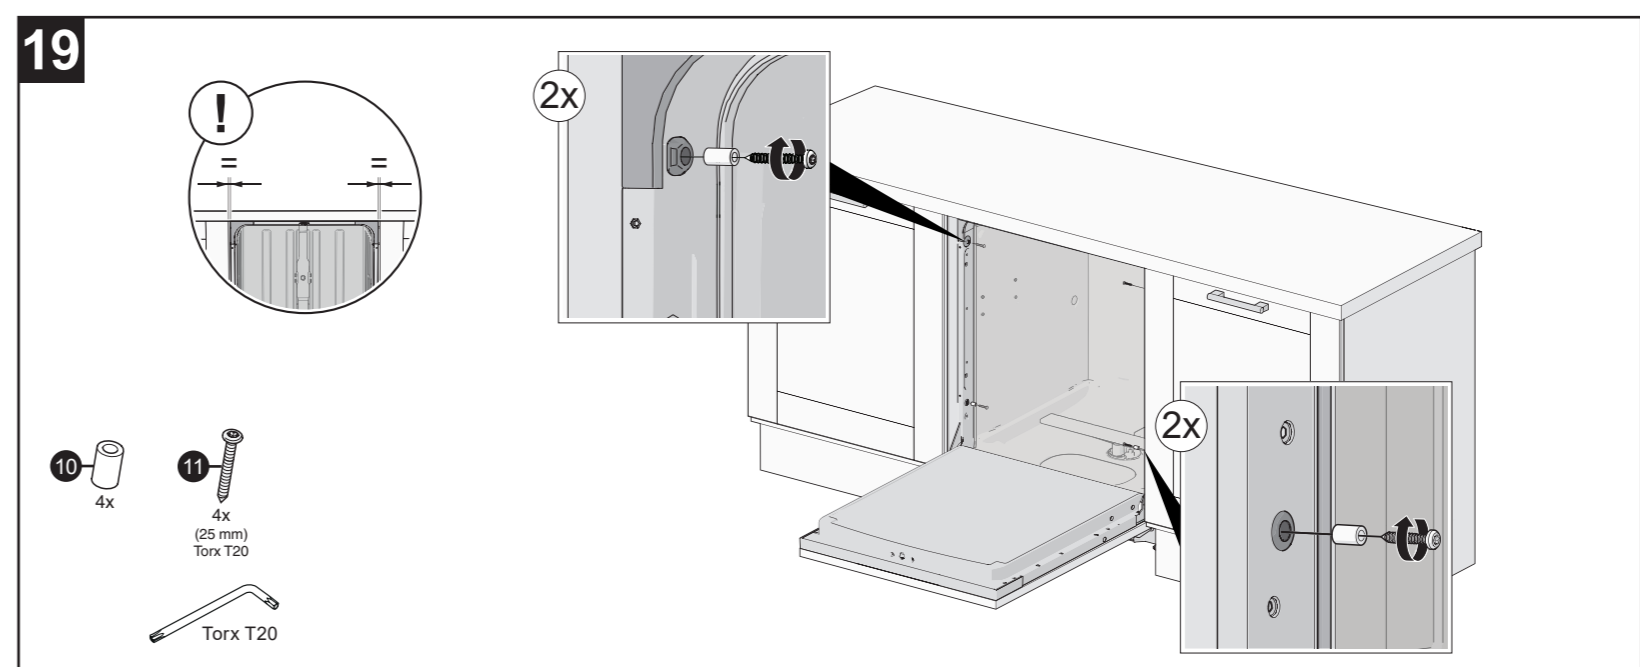

X mm

A

X mm

We reserve the right to make changes.