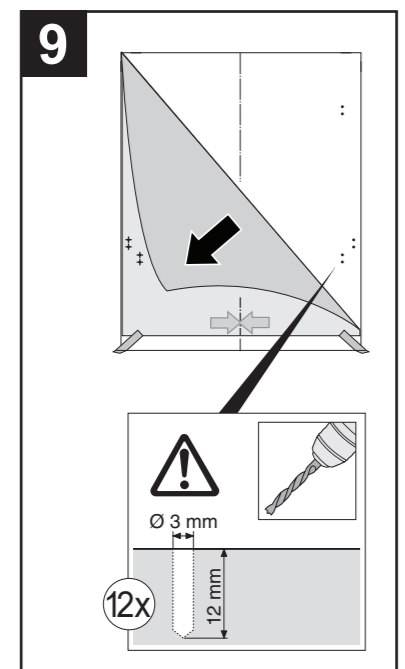

X mm

A

X mm

We reserve the right to make changes.