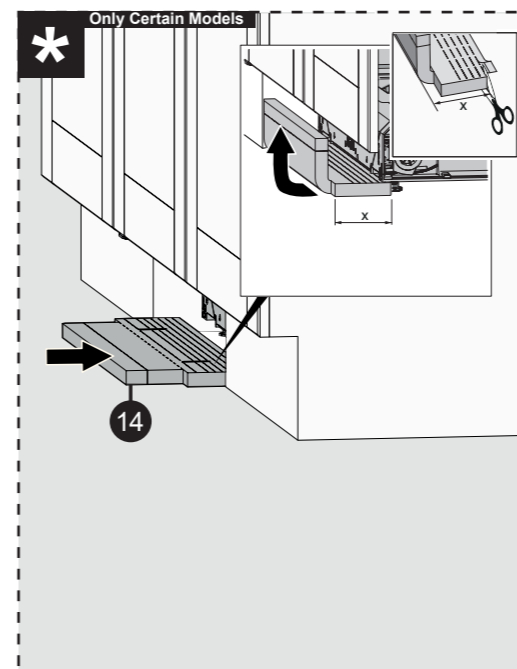

X mm

A

X mm

We reserve the right to make changes.