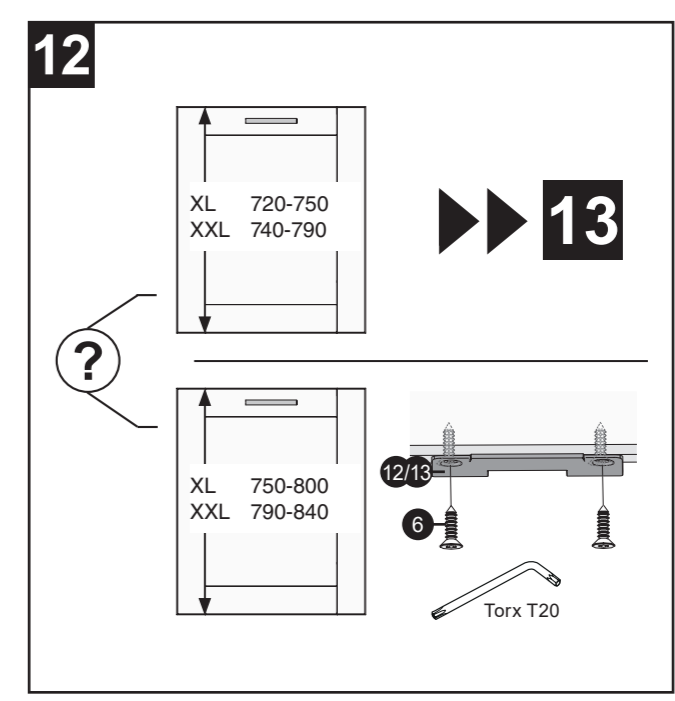

X mm

A

X mm

We reserve the right to make changes.