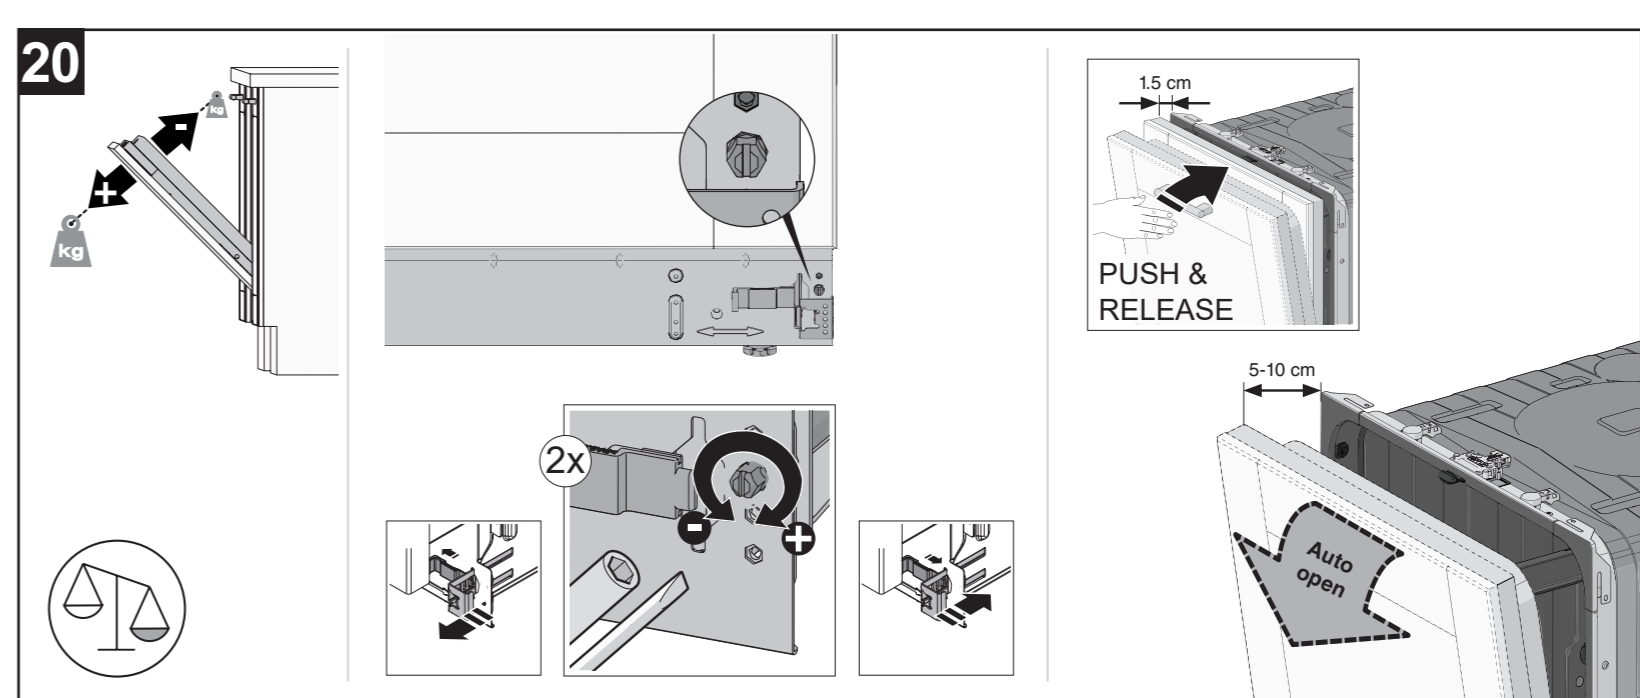

X mm

A

X mm

We reserve the right to make changes.