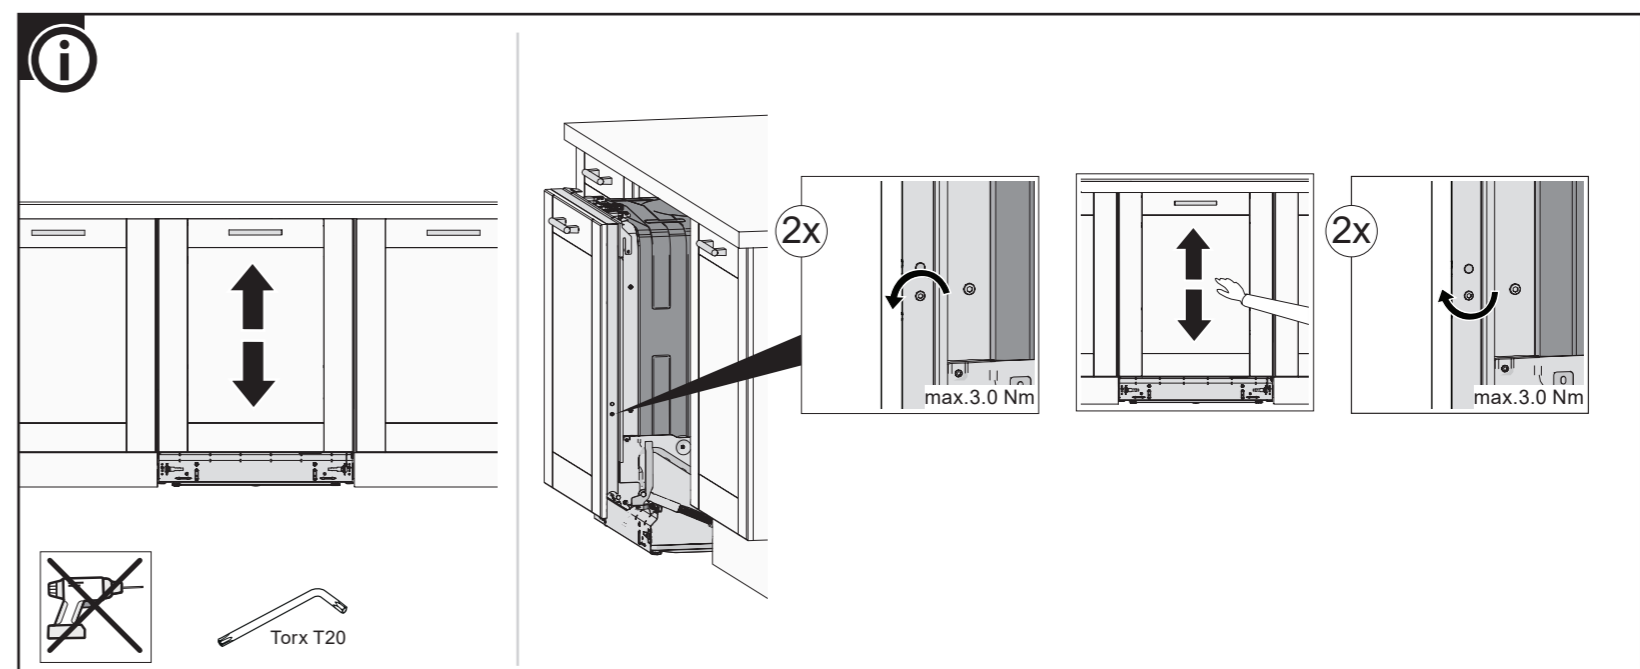

X mm

A

X mm

We reserve the right to make changes.