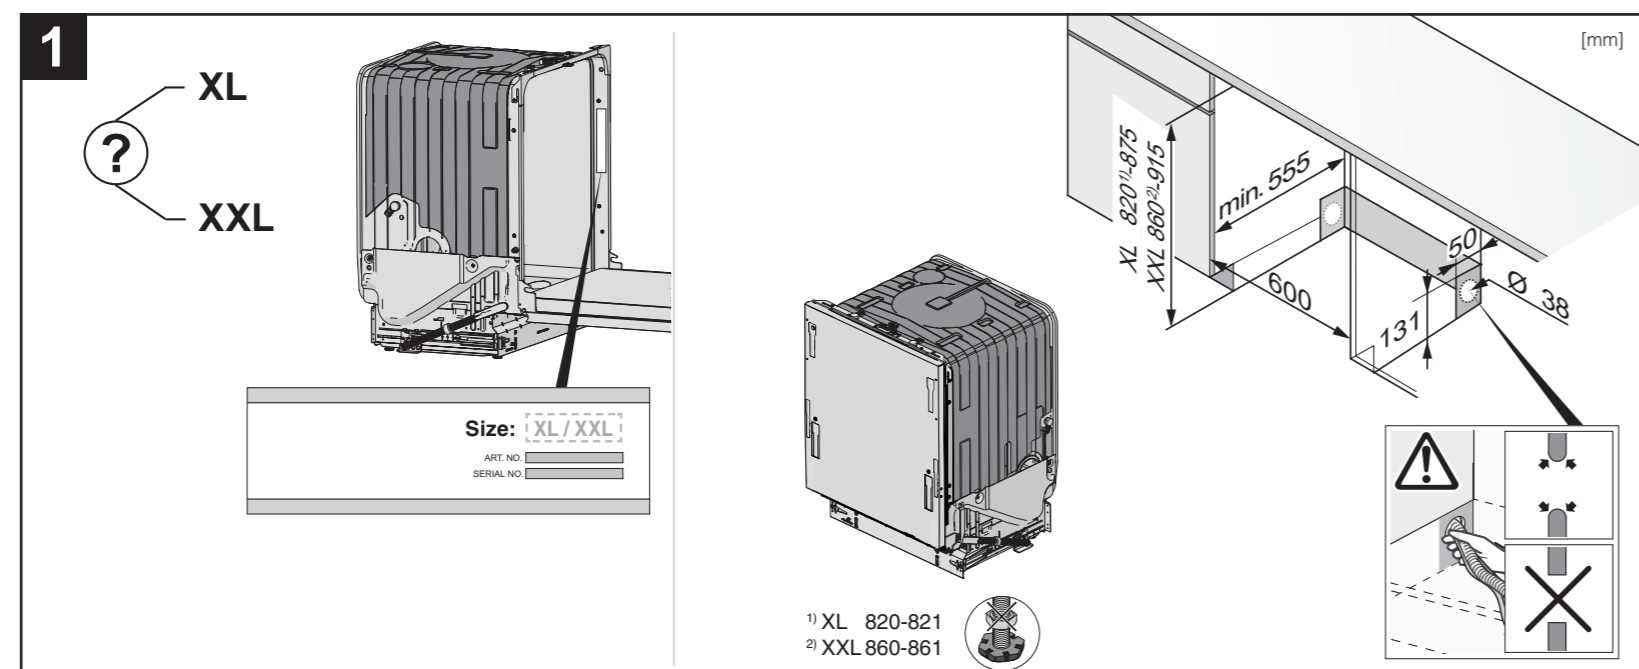

X mm

A

X mm

We reserve the right to make changes.