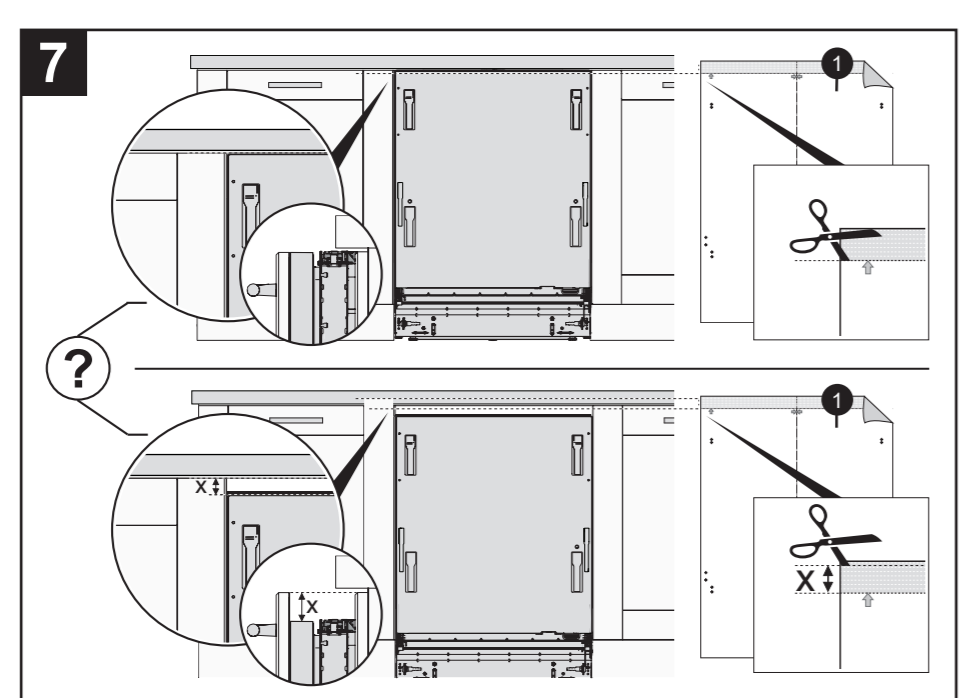

X mm

A

X mm

We reserve the right to make changes.