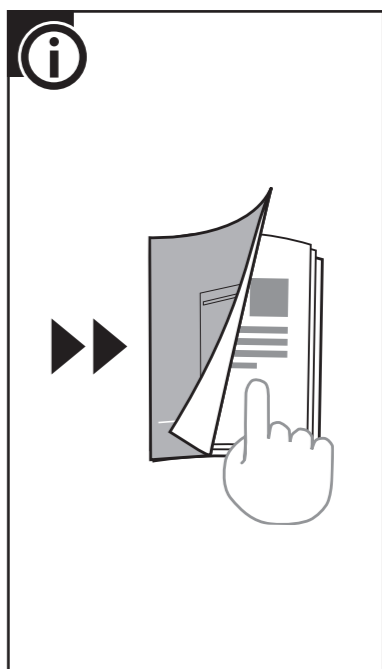

X mm

A

X mm

We reserve the right to make changes.