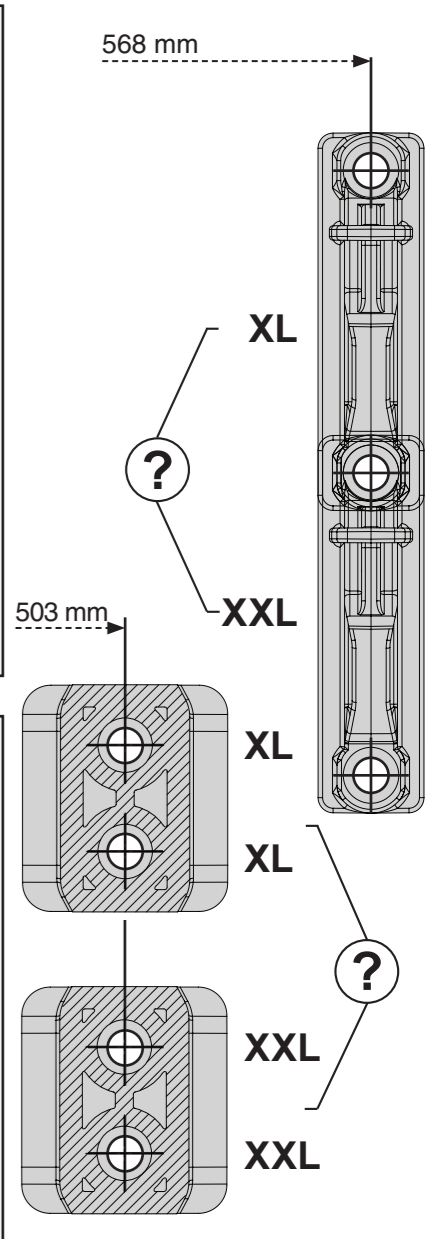

X mm

A

X mm

We reserve the right to make changes.