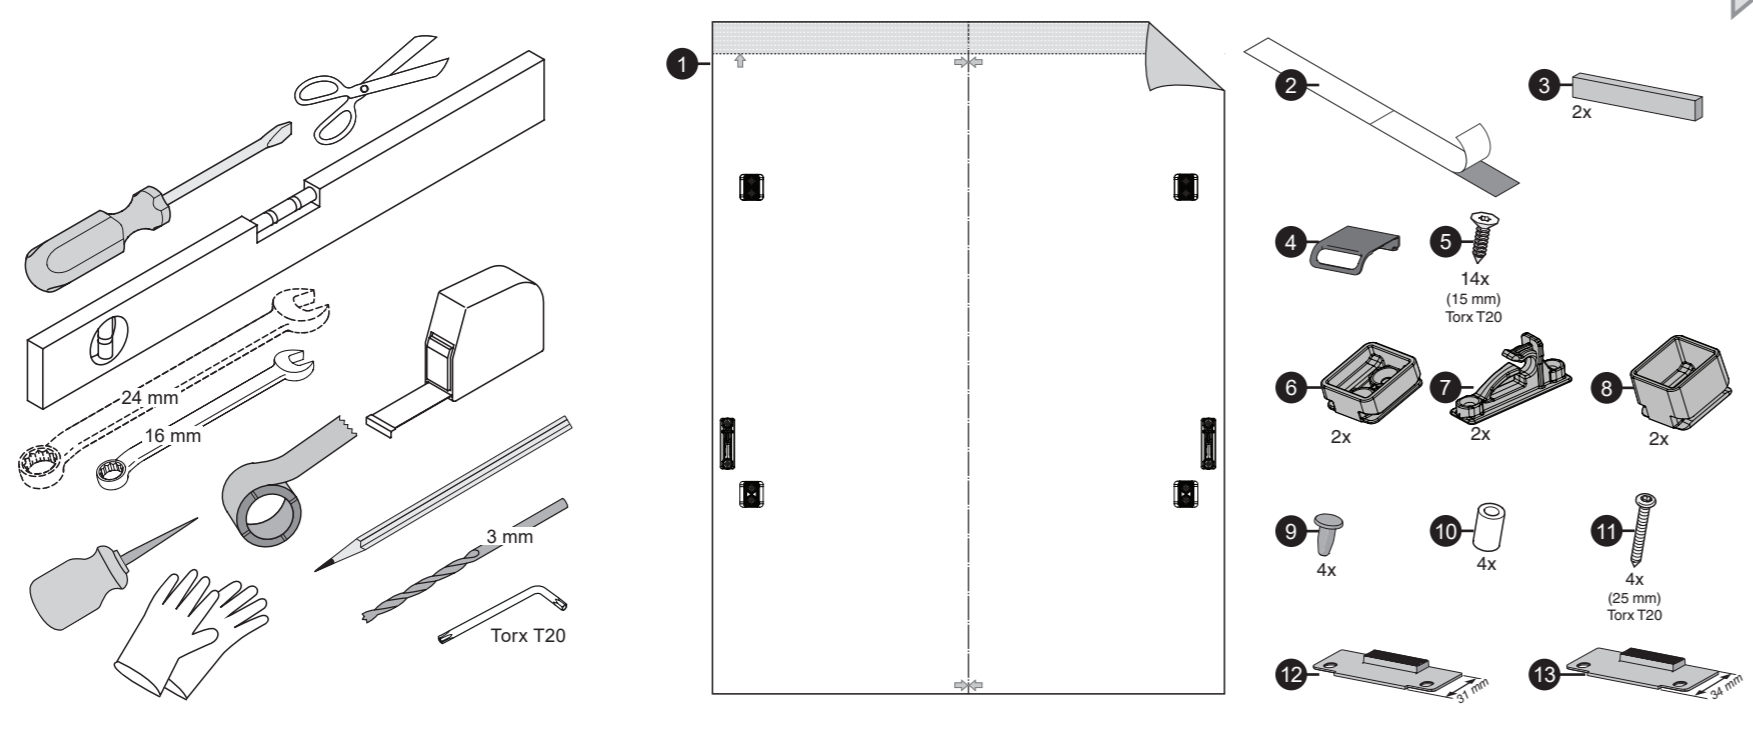

X mm

A

X mm

We reserve the right to make changes.