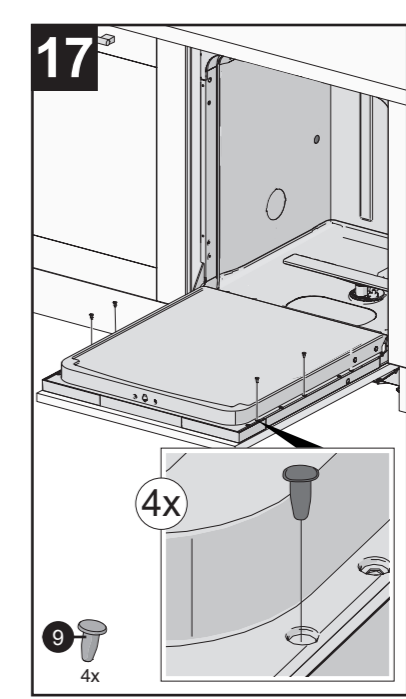

X mm

A

X mm

We reserve the right to make changes.