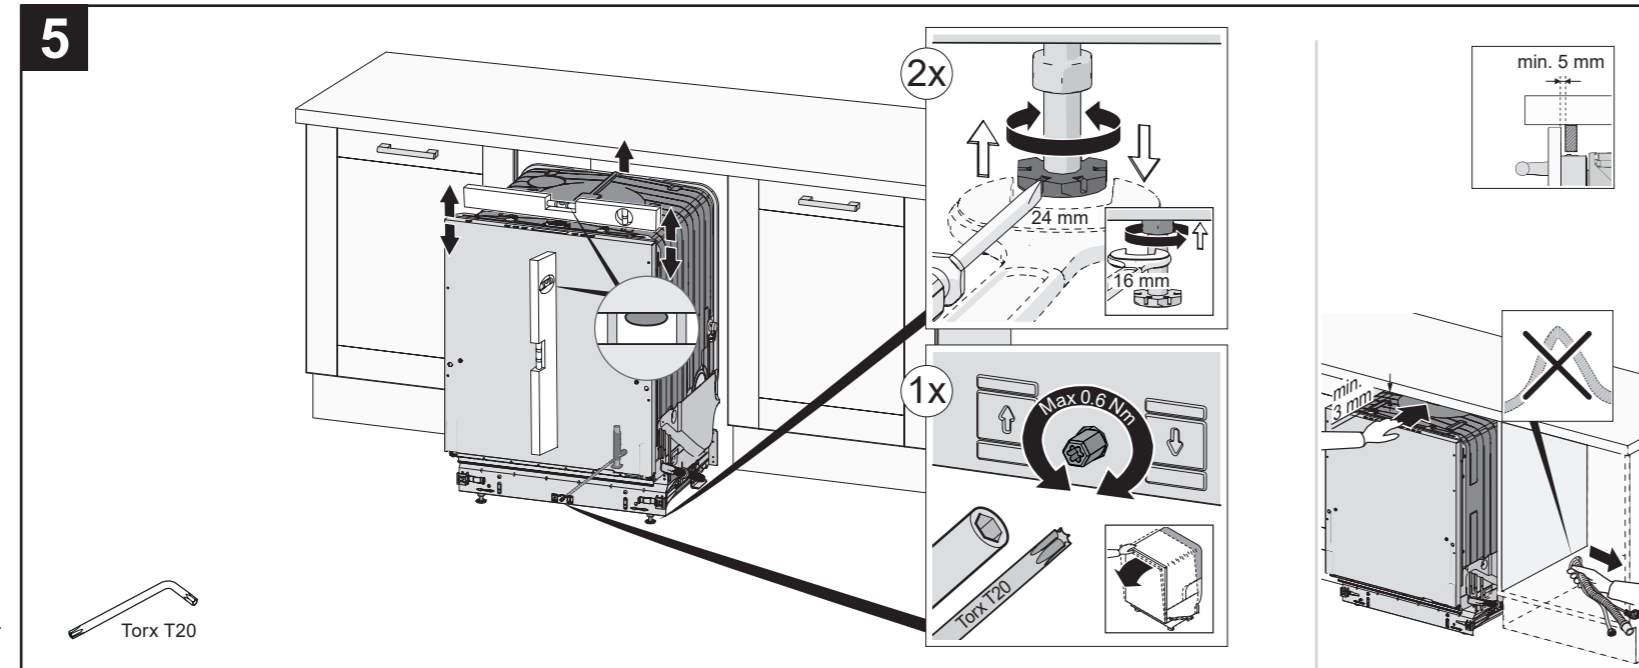

X mm

A

X mm

We reserve the right to make changes.