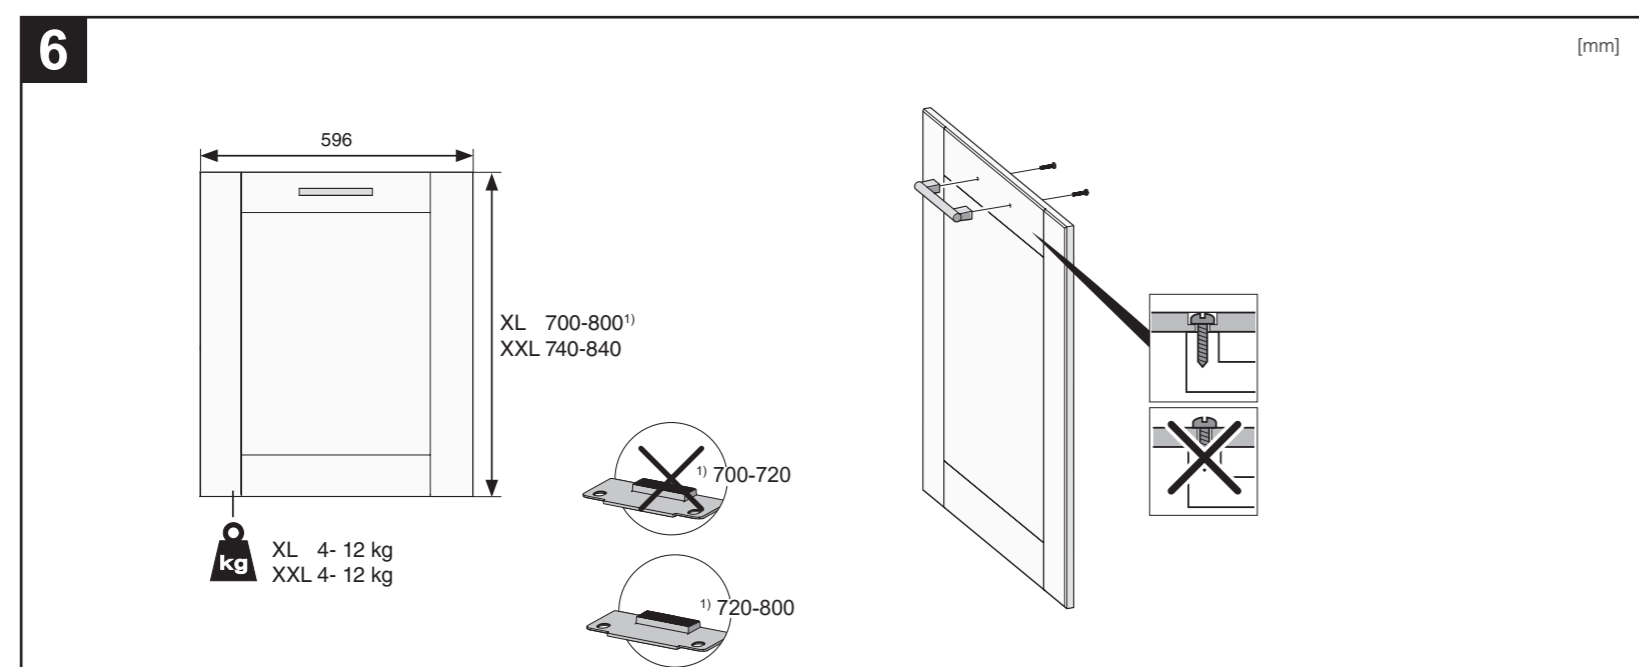

X mm

A

X mm

We reserve the right to make changes.