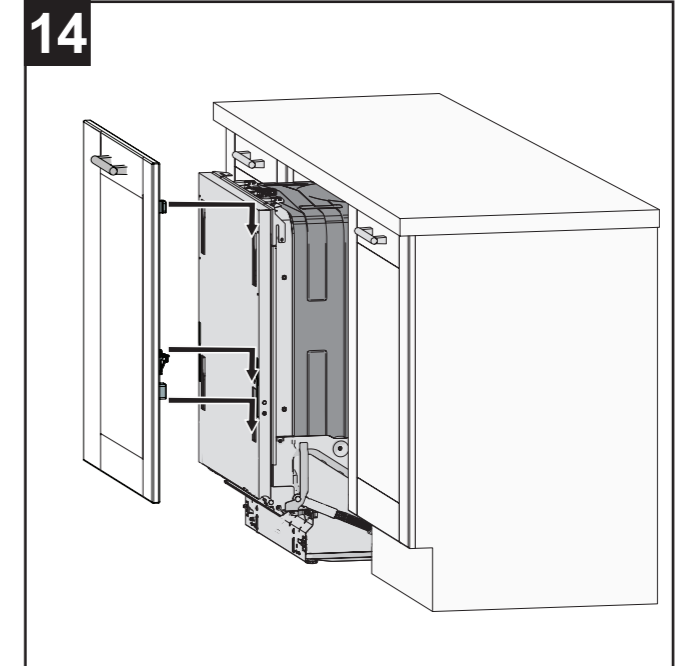

X mm

A

X mm

We reserve the right to make changes.