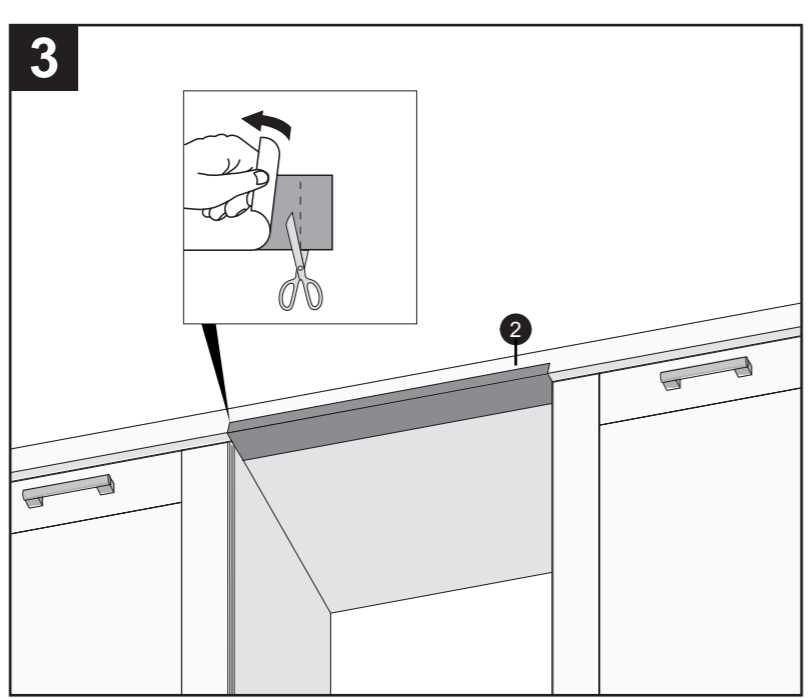

X mm

A

X mm

We reserve the right to make changes.