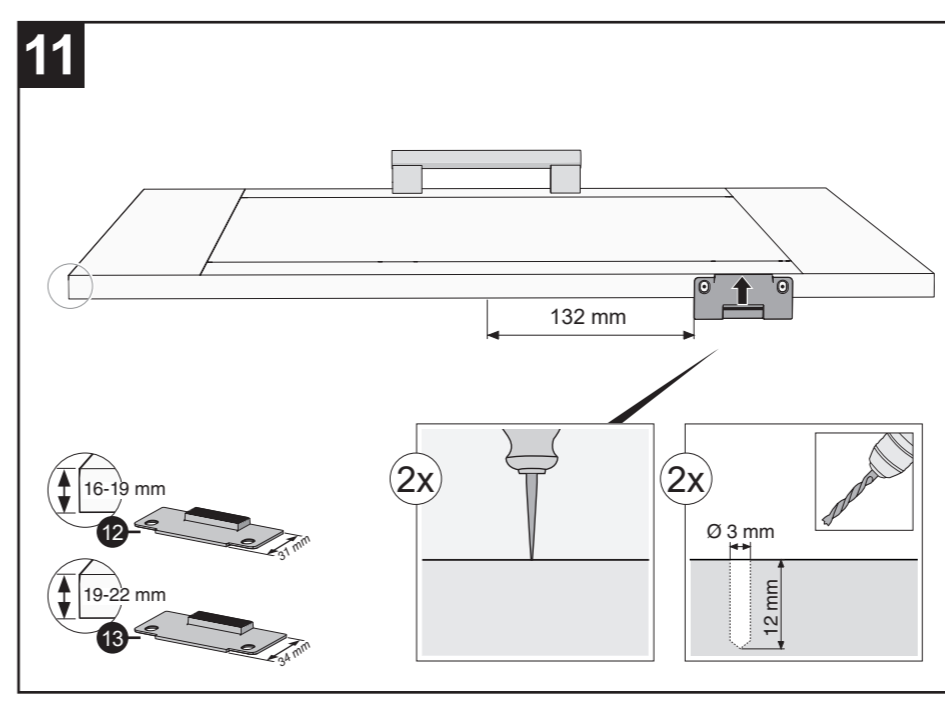

X mm

A

X mm

We reserve the right to make changes.