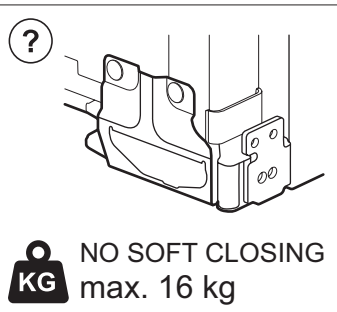

www.youtube.com/electrolux
www.youtube.com/aeg

"How to install your Electrolux fridge / freezer top control door on door"

"How to install your AEG fridge / freezer top control door on door"

$\geq 200 \text{ cm}^2$
(L*W)

L

W (min. 38 mm)

$\geq 200 \text{ cm}^2$
(L*W)

L

W (min. 38 mm)

min. 560 mm

(min. 550 mm)
 $\geq 560 \text{ mm}$

$\geq 200 \text{ cm}^2$

max. 22

KG SOFT CLOSING
max. 21 kg

KG NO SOFT CLOSING
max. 16 kg

i

i

?

→ 1

→ 19