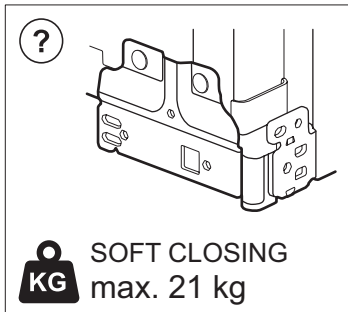

www.youtube.com/electrolux
www.youtube.com/aeg

"How to install your Electrolux fridge / freezer top control door on door"

"How to install your AEG fridge / freezer top control door on door"

$\geq 200 \text{ cm}^2$
(L*W)

L

W (min. 38 mm)

$\geq 200 \text{ cm}^2$
(L*W)

L

W (min. 38 mm)

min. 560 mm

(min. 550 mm)
 $\geq 560 \text{ mm}$

$\geq 200 \text{ cm}^2$

max. 22

KG SOFT CLOSING
max. 21 kg

KG NO SOFT CLOSING
max. 16 kg

i

i

?

→ 1

→ 19