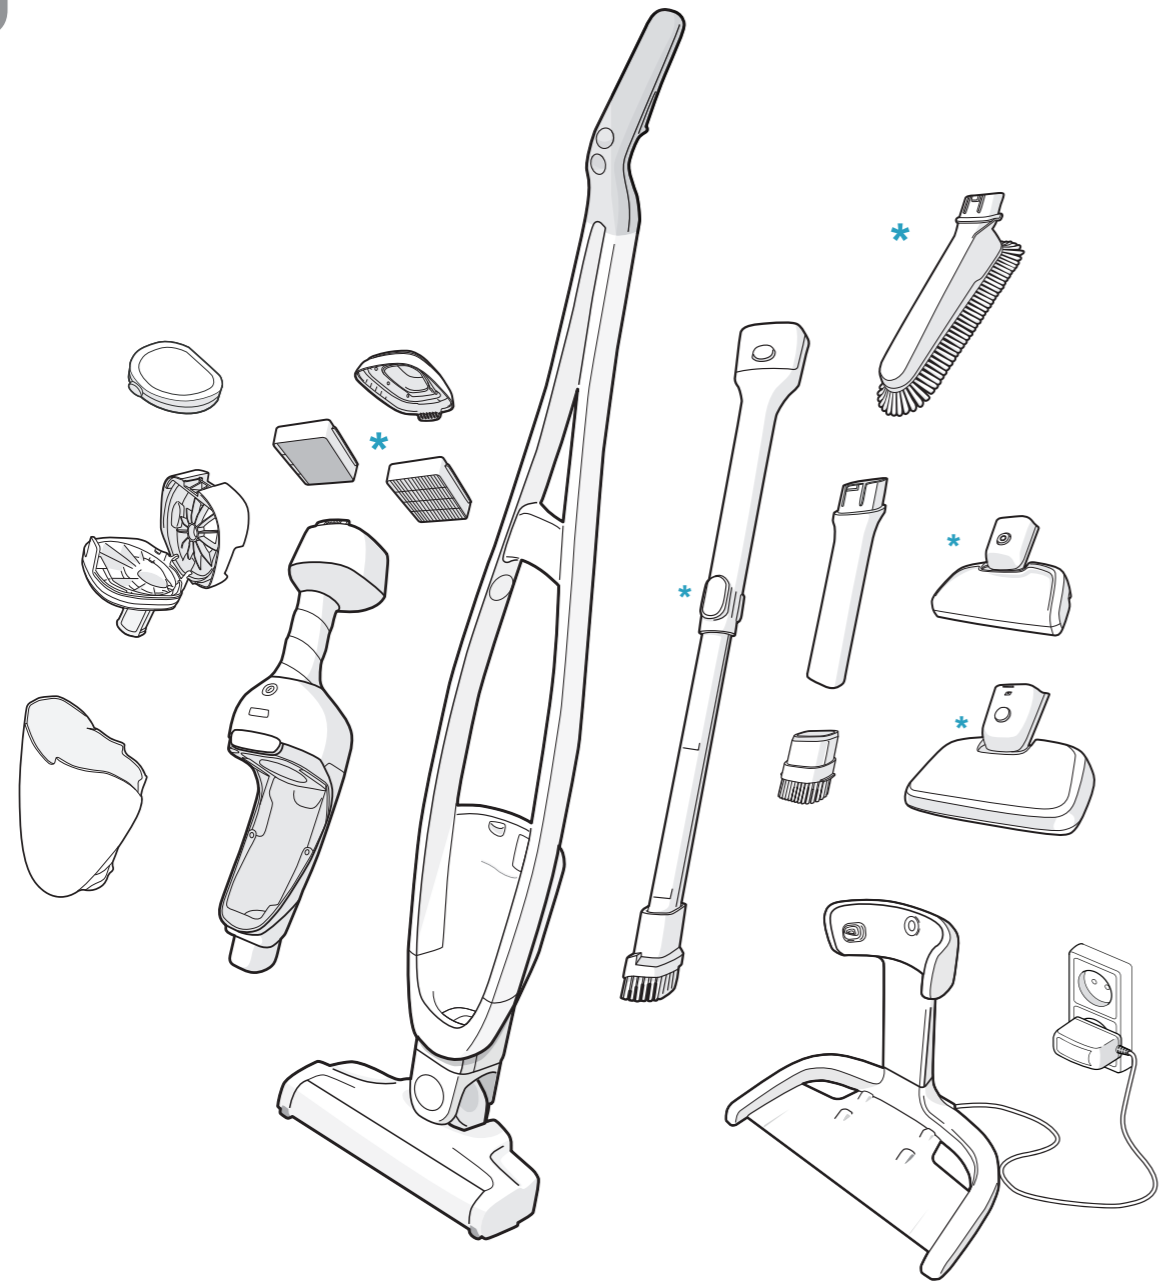

www.aeg.com
support.emea.aeg.com