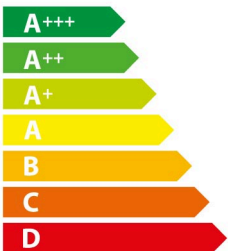

ENERG
енергия · ενεργεια

SIEMENS

LB88574

103
kWh/annum

Icon of a three-leaf plant inside a circle.

AB**C**DEFG

Icon of a lit light bulb.

ABCDEFG

Icon of water drops falling from a pipe.

ABC**D**EFG

Icon of a speaker with sound waves.

65dB