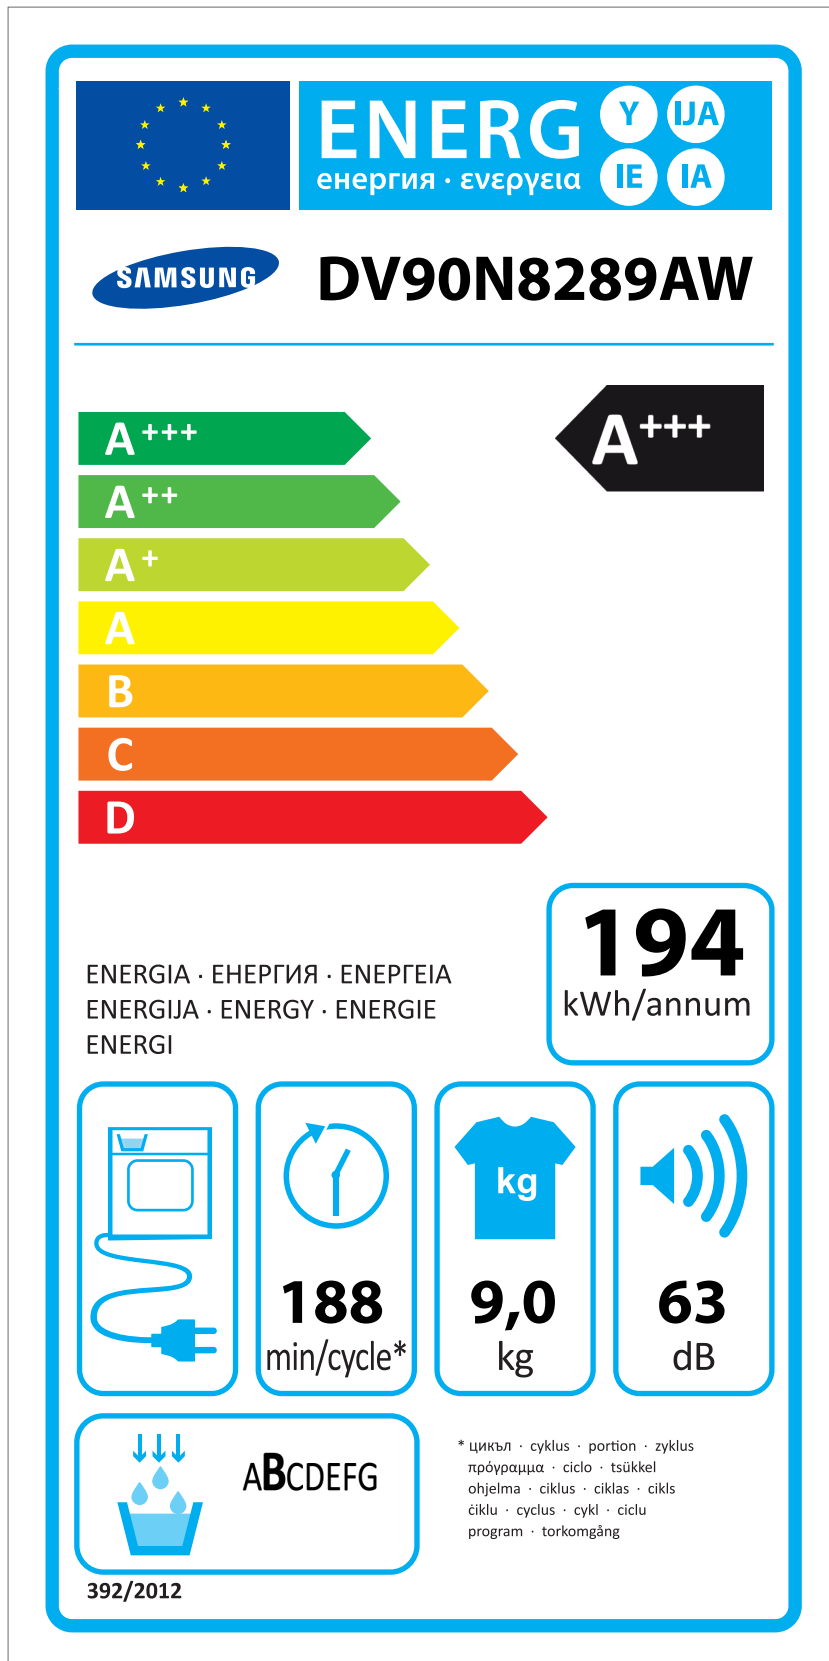

# ERP LABEL ENERGY (DRYER CONDENSER TYPE)

CODE : DC68-03225C  
Size : 110 x 220 (mm)  
Material : ART