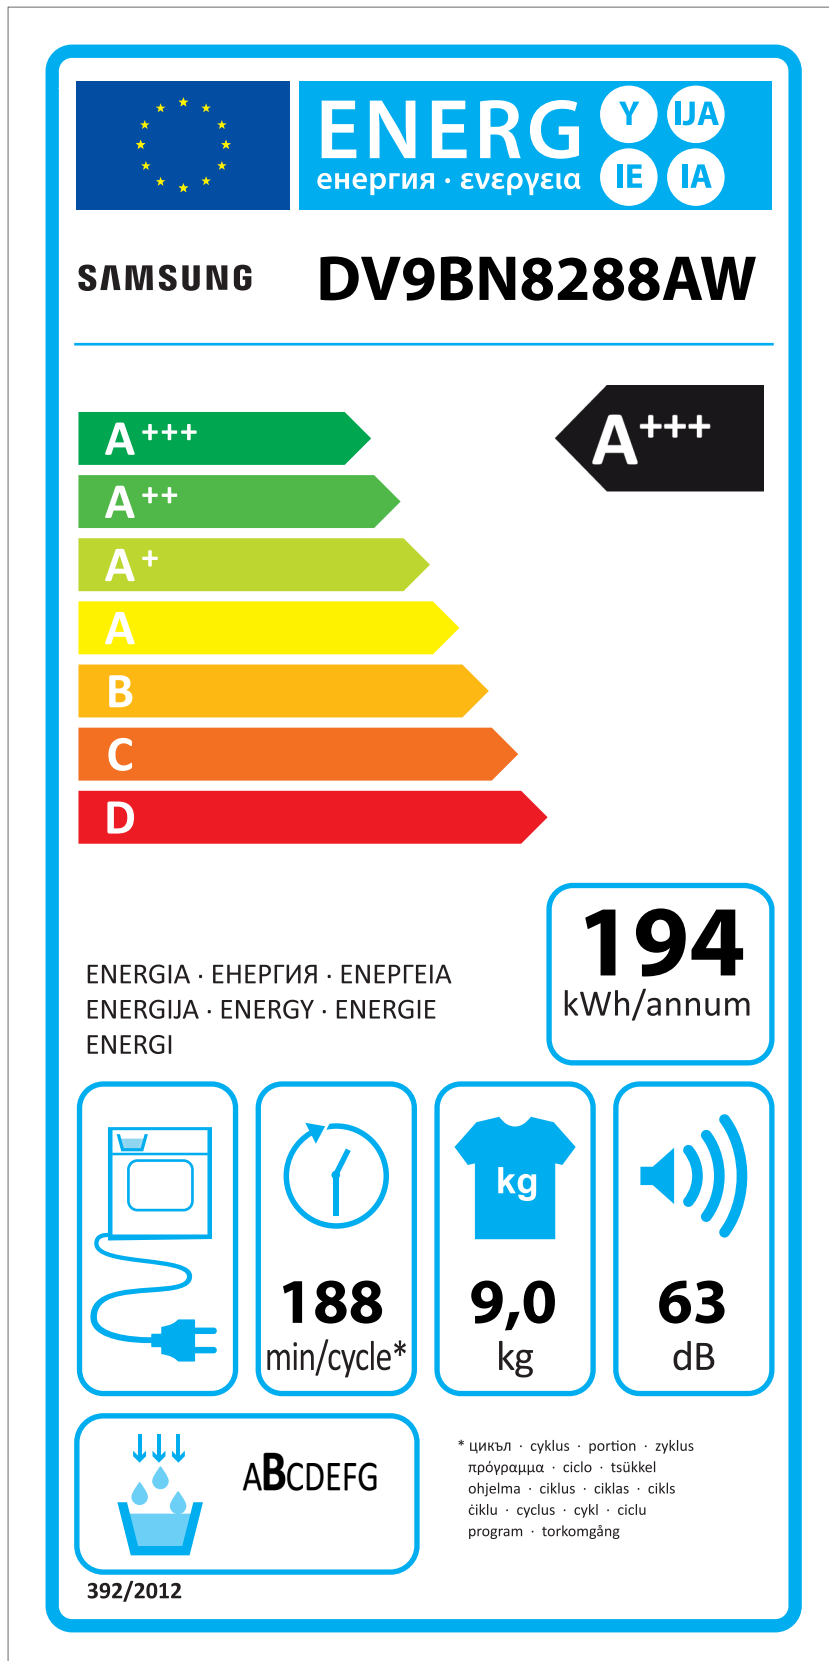

ERP LABEL ENERGY (DRYER CONDENSER TYPE)

CODE : DC68-03225C
Size : 110 x 220 (mm)
Material : ART