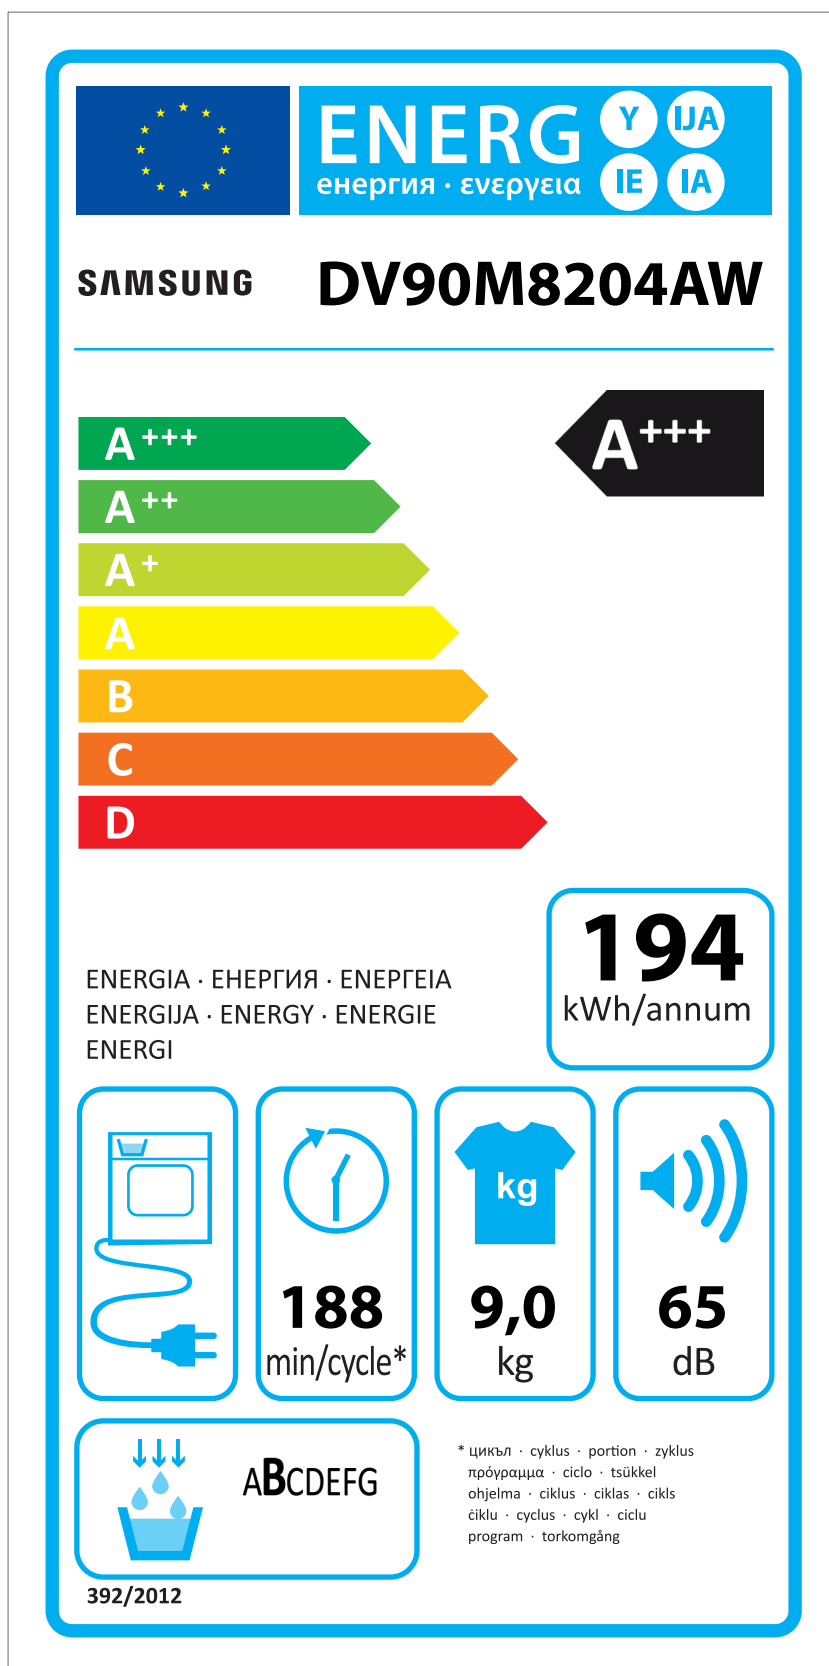

ERP LABEL ENERGY (DRYER CONDENSER TYPE)

CODE : DC68-03225C
Size : 110 x 220 (mm)
Material : ART