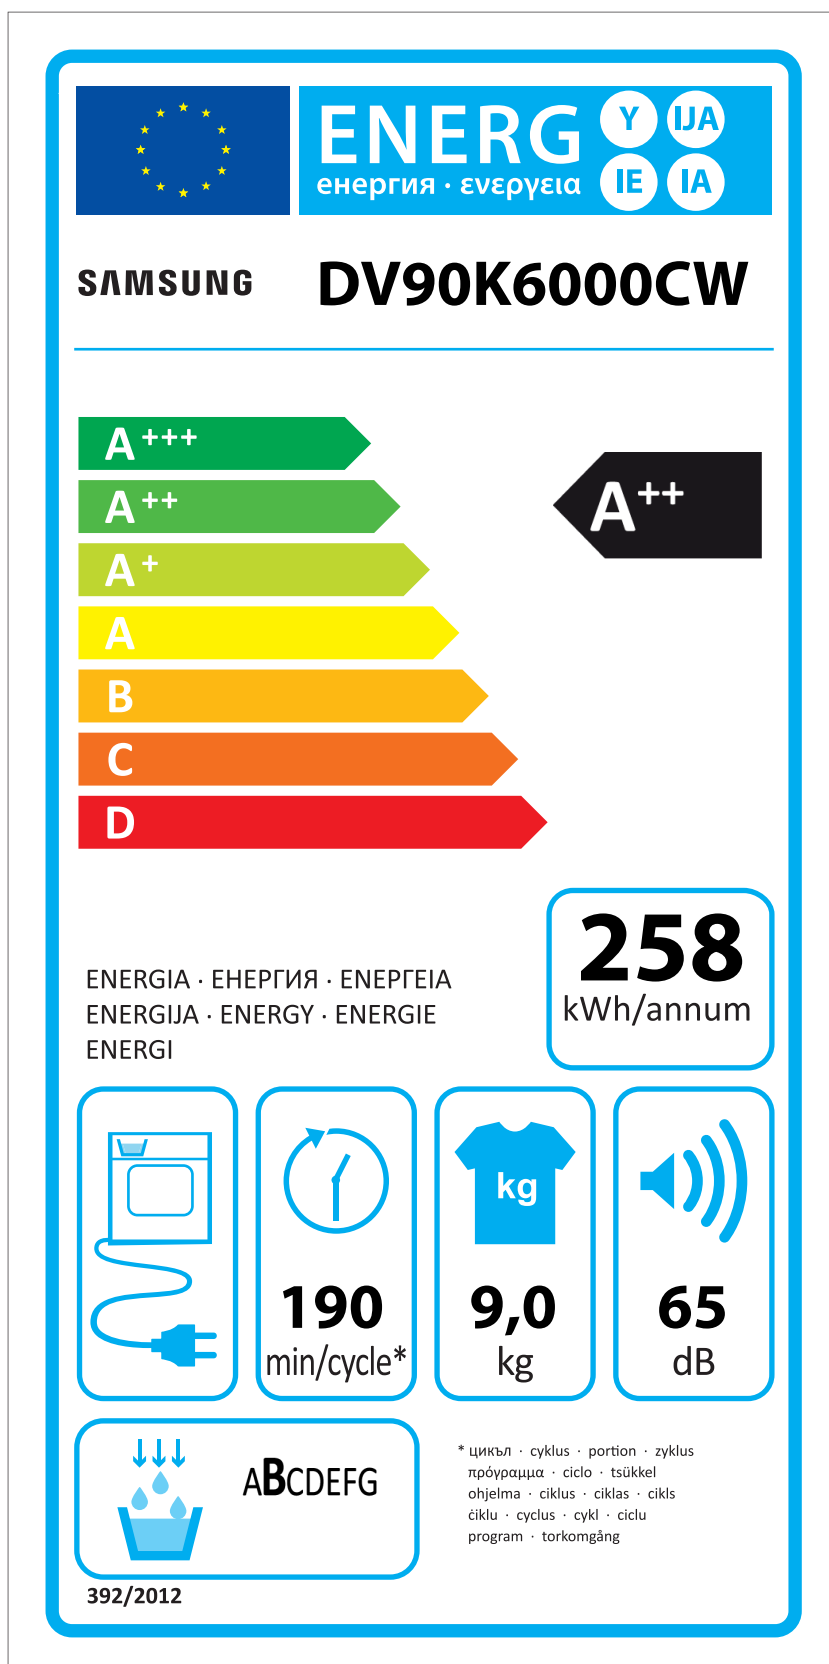

ERP LABEL ENERGY (DRYER CONDENSER TYPE)

CODE : DC68-03225C
Size : 110 x 220 (mm)
Material : ART