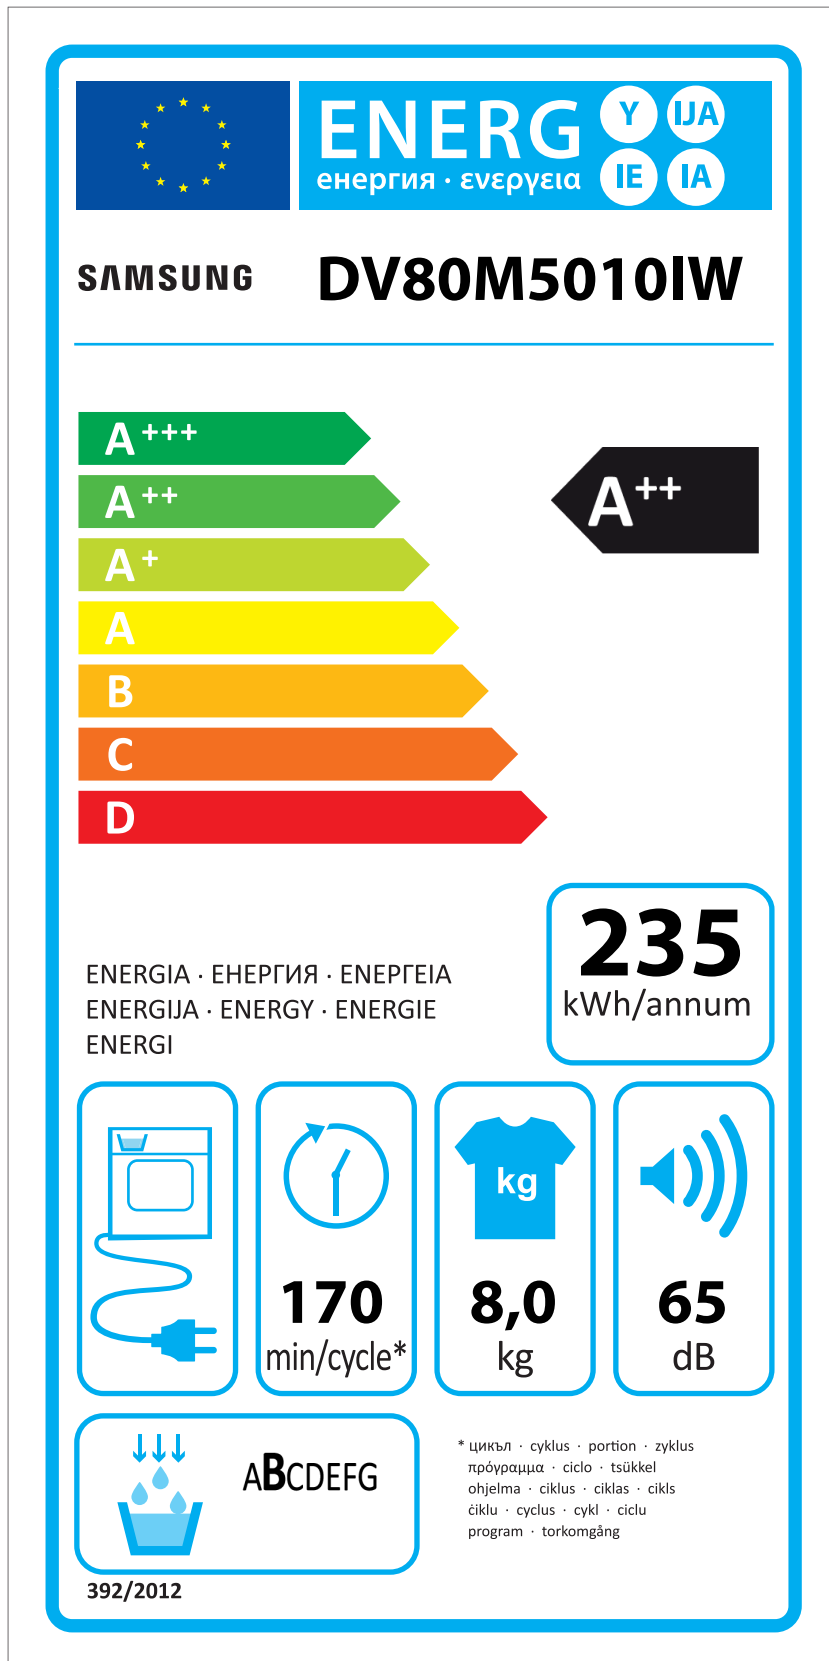

# ERP LABEL ENERGY (DRYER CONDENSER TYPE)

CODE : DC68-03225C  
Size : 110 x 220 (mm)  
Material : ART