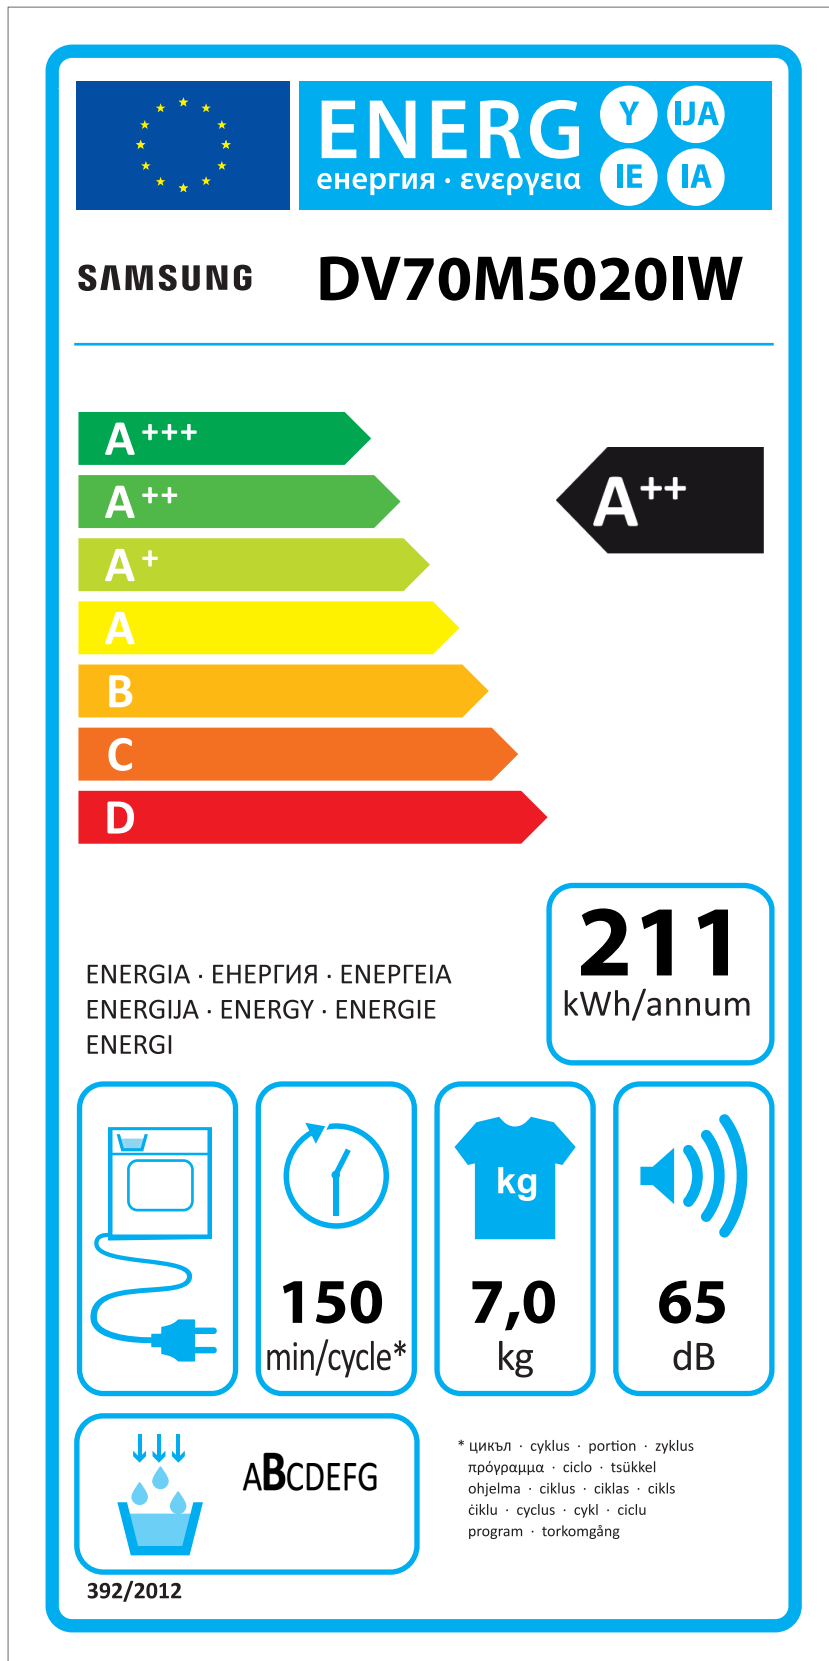

ERP LABEL ENERGY (DRYER CONDENSER TYPE)

CODE : DC68-03225C
Size : 110 x 220 (mm)
Material : ART