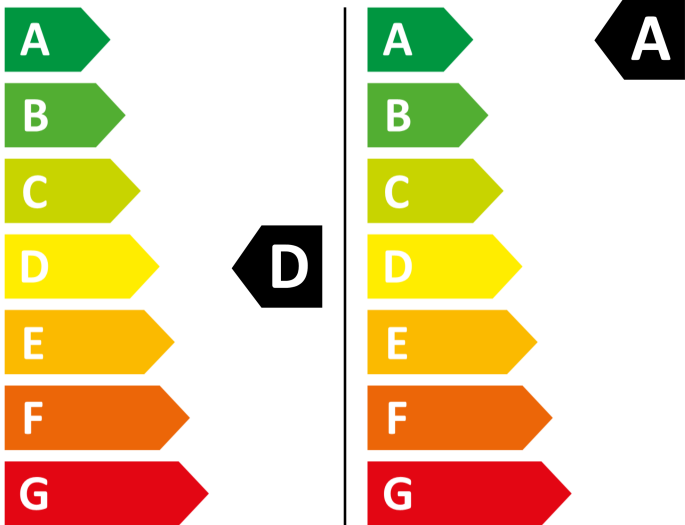

ENERG

Miele

WTR870WPM PWash&TDos 8/5 kg

🚰 262 kWh / 100🔄

💧 46 kWh / 100🔄

5,0 kg

8,0 kg

68 L