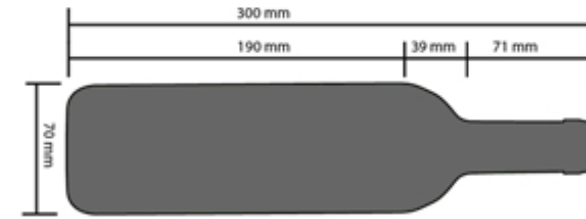

Bottle loading plan

DUNAVOX SOUL-72 DAVS-72.185DB, DSS

Standard 750mL Bordeaux bottle

7
7
6

7
7
7
7
7

17

72