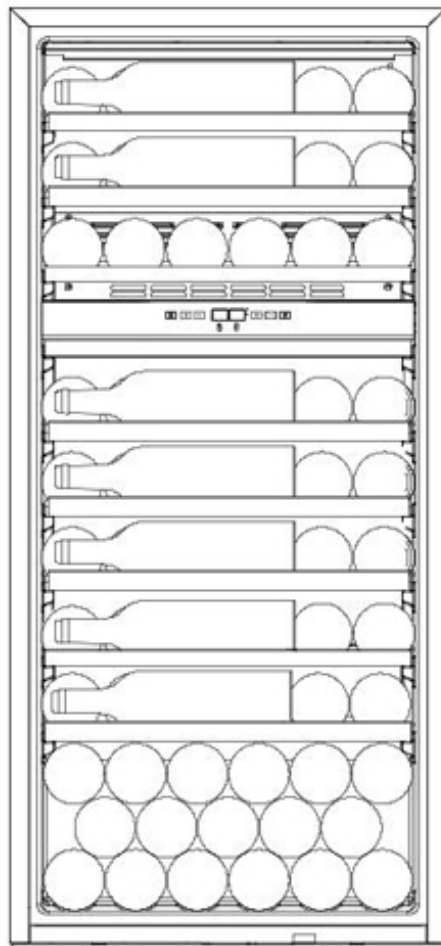

Bottle loading plan

DUNAVOX SOUL-72 DAVS-72.185DB, DSS

Standard 750mL Bordeaux bottle

7
7
6

7
7
7
7
7

17

72