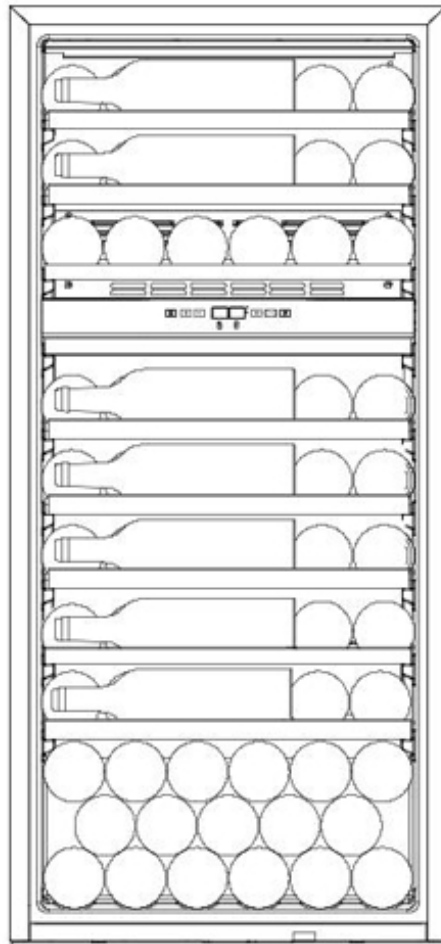

Bottle loading plan

DUNAVOX SOUL-72 DAVS-72.185DB, DSS

Standard 750mL Bordeaux bottle

7
7
6

7
7
7
7
7

17

72