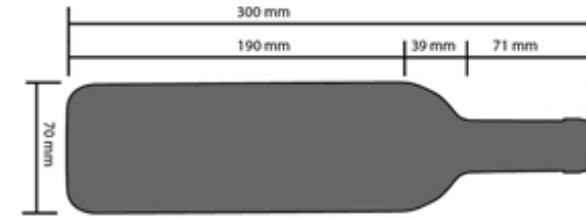

Bottle loading plan

DUNAVOX SOUL-72 DAVS-72.185DB, DSS

Standard 750mL Bordeaux bottle

7
7
6

7
7
7
7
7

17

72