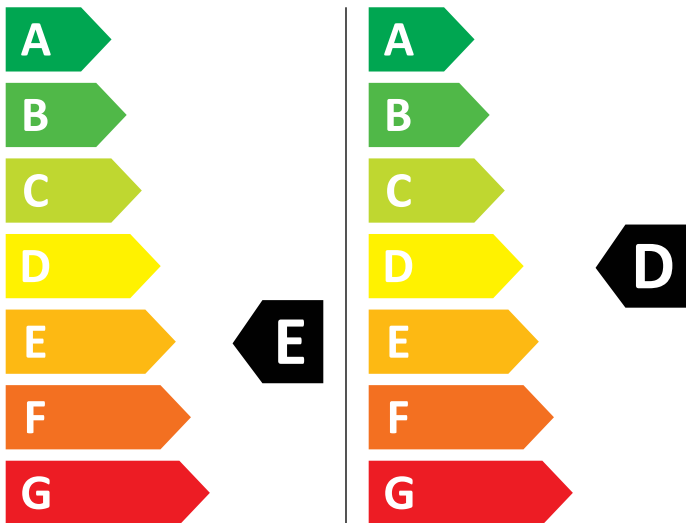

ENERG

AEG

L7WE76EBI 914606610

💧 266 kWh/100

💧 69 kWh/100

4,0 kg

7,0 kg

60 L