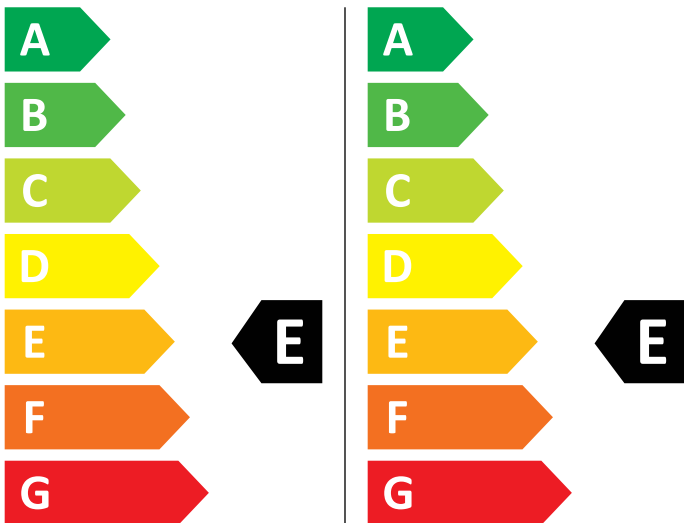

ENERG

AEG

L6WB86JW 914600108

266 kWh /

83 kWh /

4,0 kg

8,0 kg

60 L